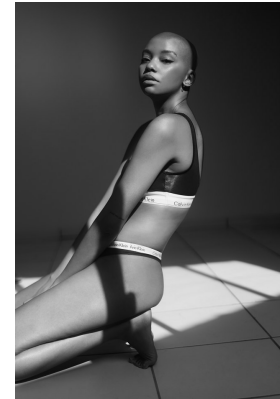

# citizen

A Division Of Boss Models

## MBALI MALU

Height: 172cm Bust: 82cm Waist: 67cm Hips: 92cm Shoe: 7 UK Hair: Black Eyes: Brown

**citizen**  
*A Division Of Boss Models*

**MBALI MALU**

Height: 172cm Bust: 82cm Waist: 67cm Hips: 92cm Shoe: 7 UK Hair: Black Eyes: Brown