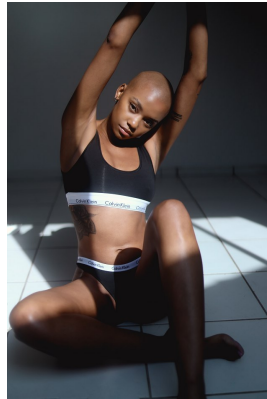

# citizen

A Division Of Boss Models

## MBALI MALU

Height: 172cm Bust: 82cm Waist: 67cm Hips: 92cm Shoe: 7 UK Hair: Black Eyes: Brown

**citizen**  
*A Division Of Boss Models*

**MBALI MALU**

Height: 172cm Bust: 82cm Waist: 67cm Hips: 92cm Shoe: 7 UK Hair: Black Eyes: Brown