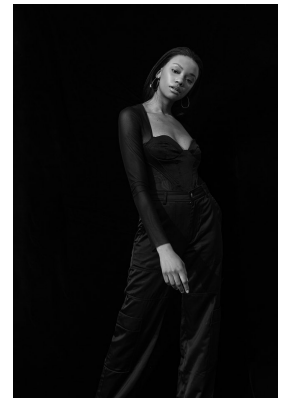

# citizen

A Division Of Boss Models

## MBALI MALU

Height: 172cm Bust: 82cm Waist: 67cm Hips: 92cm Shoe: 7 UK Hair: Black Eyes: Brown

**citizen**  
*A Division Of Boss Models*

**MBALI MALU**

Height: 172cm Bust: 82cm Waist: 67cm Hips: 92cm Shoe: 7 UK Hair: Black Eyes: Brown