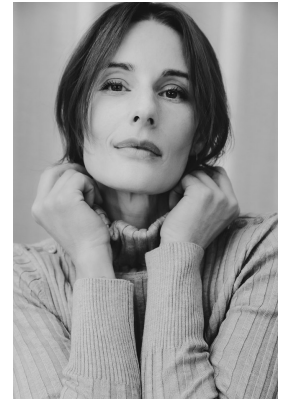

citizen

A Division Of Boss Models

CHANTALLE SENEKAL

Height: 177cm Bust: 89cm Waist: 65cm Hips: 92cm Shoe: 7 UK Hair: Light Brown Eyes: Green

citizen
A Division Of Boss Models

CHANTALLE SENEKAL

Height: 177cm Bust: 89cm Waist: 65cm Hips: 92cm Shoe: 7 UK Hair: Light Brown Eyes: Green