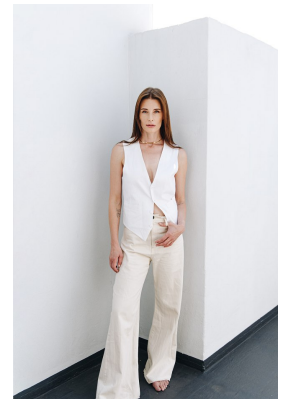

citizen

A Division Of Boss Models

CHANTALLE SENEKAL

Height: 177cm Bust: 89cm Waist: 65cm Hips: 92cm Shoe: 7 UK Hair: Light Brown Eyes: Green

citizen
A Division Of Boss Models

CHANTALLE SENEKAL

Height: 177cm Bust: 89cm Waist: 65cm Hips: 92cm Shoe: 7 UK Hair: Light Brown Eyes: Green