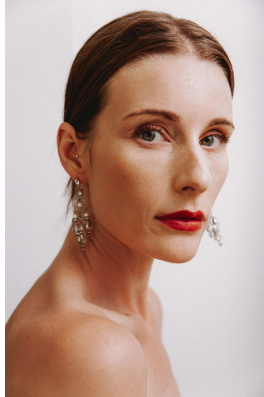

citizen

A Division Of Boss Models

CHANTALLE SENEKAL

Height: 177cm Bust: 89cm Waist: 65cm Hips: 92cm Shoe: 7 UK Hair: Light Brown Eyes: Green

citizen
A Division Of Boss Models

CHANTALLE SENEKAL

Height: 177cm Bust: 89cm Waist: 65cm Hips: 92cm Shoe: 7 UK Hair: Light Brown Eyes: Green