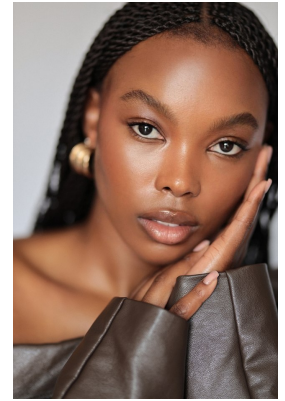

citizen
A Division Of Boss Models

THANDO KHUMALO

Height: 170cm Bust: 98cm Waist: 84cm Hips: 117cm Shoe: 5 UK Hair: Black Eyes: Dark Brown