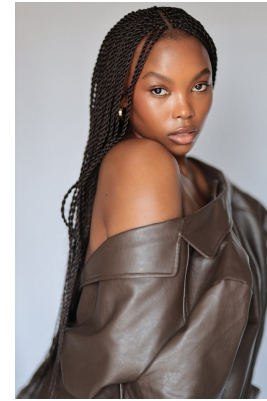

citizen
A Division Of Boss Models

THANDO KHUMALO

Height: 170cm Bust: 98cm Waist: 84cm Hips: 117cm Shoe: 5 UK Hair: Black Eyes: Dark Brown