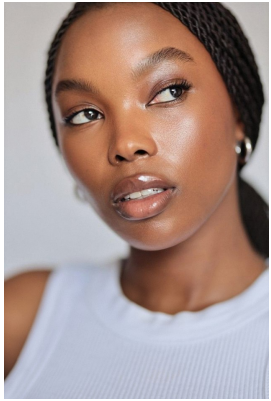

citizen
A Division Of Boss Models

THANDO KHUMALO

Height: 170cm Bust: 98cm Waist: 84cm Hips: 117cm Shoe: 5 UK Hair: Black Eyes: Dark Brown