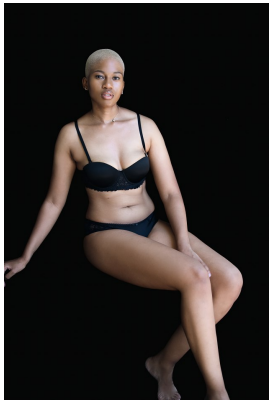

citizen
A Division Of Boss Models

LUTHO DABULA

Height: 176cm Bust: 91cm Waist: 73cm Hips: 108cm Shoe: 7 UK Hair: Blonde Eyes: Dark Brown