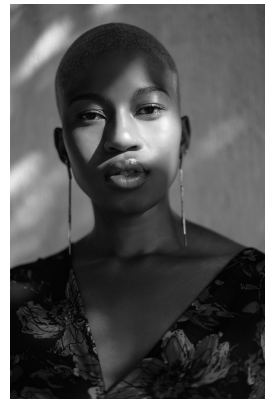

citizen
A Division Of Boss Models

LUTHO DABULA

Height: 176cm Bust: 91cm Waist: 73cm Hips: 108cm Shoe: 7 UK Hair: Blonde Eyes: Dark Brown