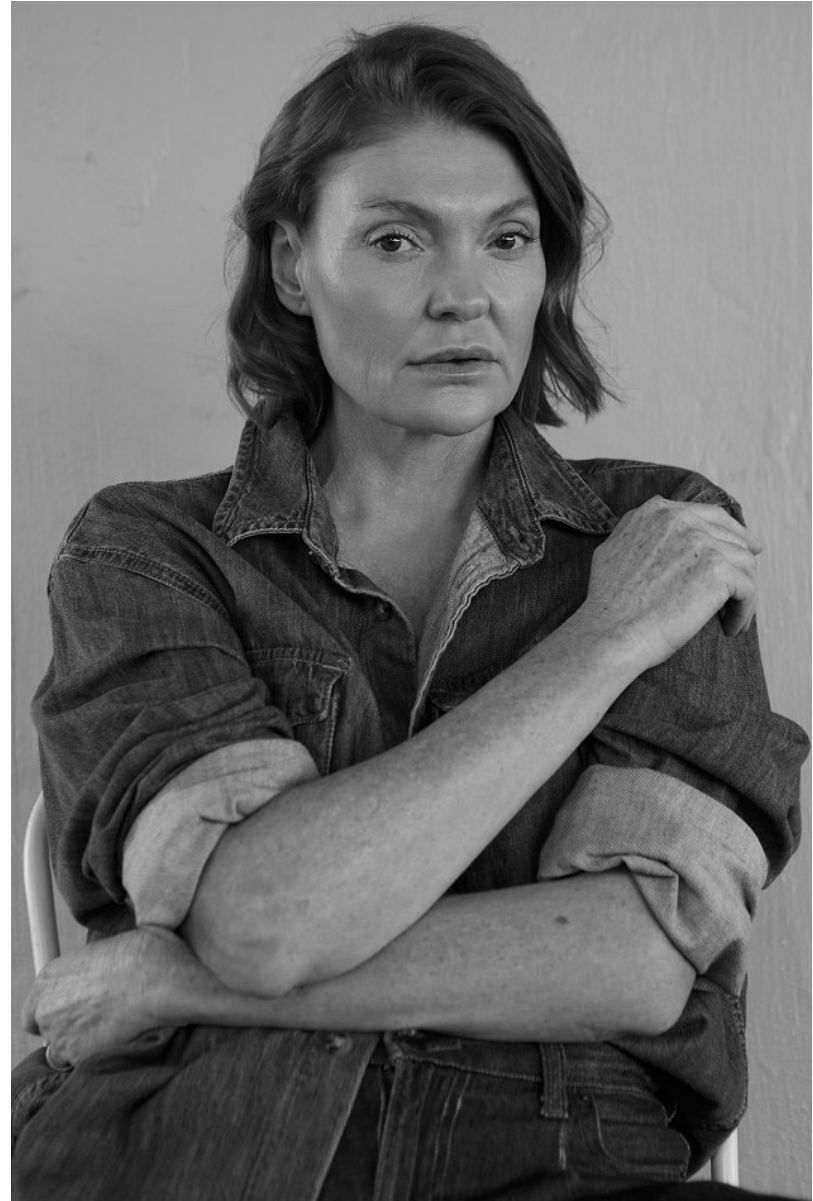

citizen
A Division Of Boss Models

MARIKA OPPERMAN

Height: 181cm Bust: 90cm Waist: 73cm Hips: 96cm Shoe: 7 UK Hair: Red Eyes: Hazel

MARIKA OPPERMAN

Height: 181cm Bust: 90cm Waist: 73cm Hips: 96cm Shoe: 7 UK Hair: Red Eyes: Hazel

Height: 181cm Bust: 90cm Waist: 73cm Hips: 96cm Shoe: 7 UK Hair: Red Eyes: Hazel

MARIKA OPPERMAN

Height: 181cm Bust: 90cm Waist: 73cm Hips: 96cm Shoe: 7 UK Hair: Red Eyes: Hazel

MARIKA OPPERMAN

Height: 181cm Bust: 90cm Waist: 73cm Hips: 96cm Shoe: 7 UK Hair: Red Eyes: Hazel