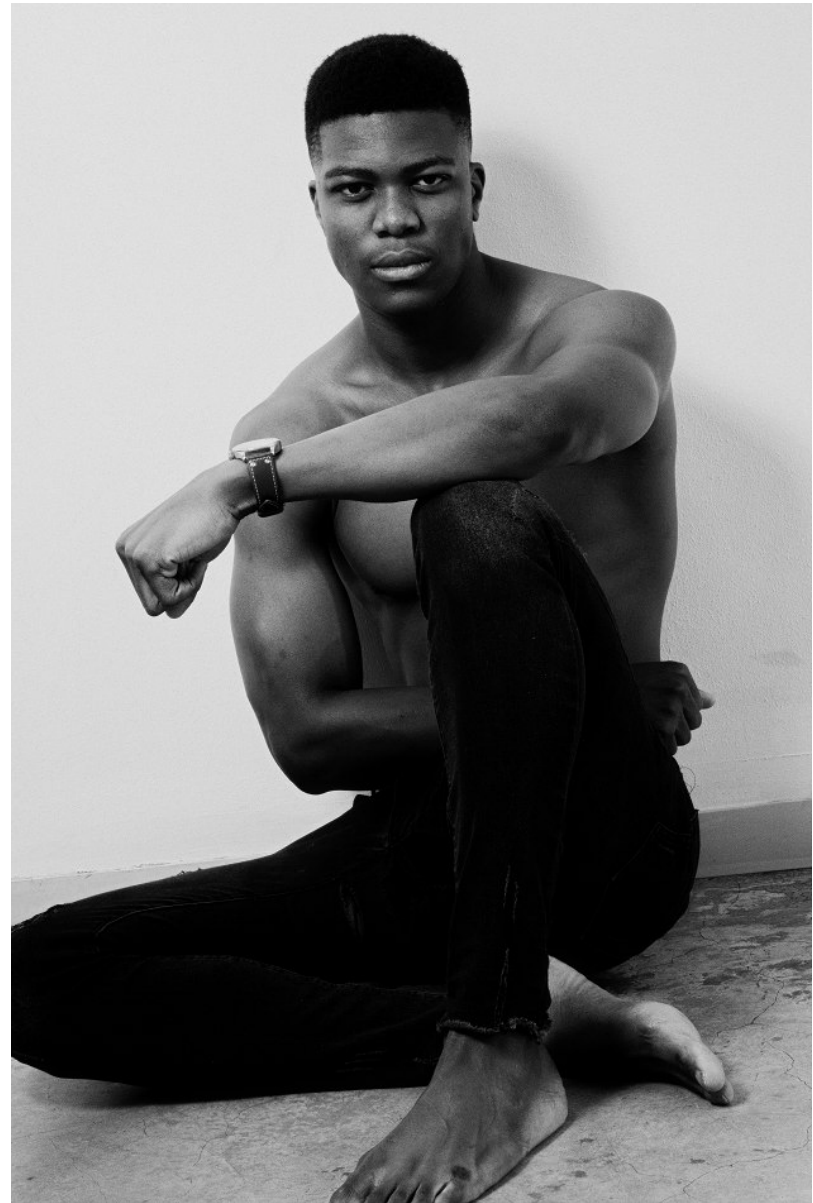

citizen
A Division Of Boss Models

DANNY MUSHWANA

Height: 190cm Chest: 97cm Waist: 77cm Shoe: 11 UK Hair: Black Eyes: Brown

citizen
A Division Of Boss Models

DANNY MUSHWANA

Height: 190cm Chest: 97cm Waist: 77cm Shoe: 11 UK Hair: Black Eyes: Brown

citizen
A Division Of Boss Models

DANNY MUSHWANA

Height: 190cm Chest: 97cm Waist: 77cm Shoe: 11 UK Hair: Black Eyes: Brown

DANNY MUSHWANA

Height: 190cm Chest: 97cm Waist: 77cm Shoe: 11 UK Hair: Black Eyes: Brown

DANNY MUSHWANA

Height: 190cm Chest: 97cm Waist: 77cm Shoe: 11 UK Hair: Black Eyes: Brown

citizen
A Division Of Boss Models

DANNY MUSHWANA

Height: 190cm Chest: 97cm Waist: 77cm Shoe: 11 UK Hair: Black Eyes: Brown