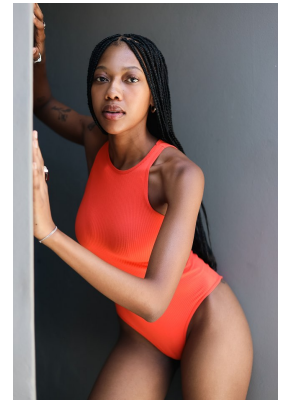

citizen

A Division Of Boss Models

TUMI HOHO

Height: 174cm Bust: 89cm Waist: 71cm Hips: 99cm Shoe: 7 UK Hair: Black Eyes: Dark Brown