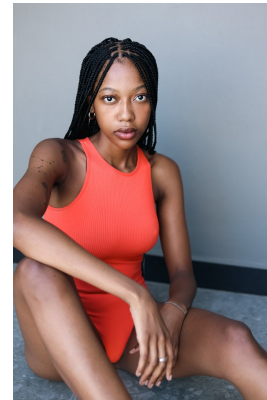

citizen

A Division Of Boss Models

TUMI HOHO

Height: 174cm Bust: 89cm Waist: 71cm Hips: 99cm Shoe: 7 UK Hair: Black Eyes: Dark Brown