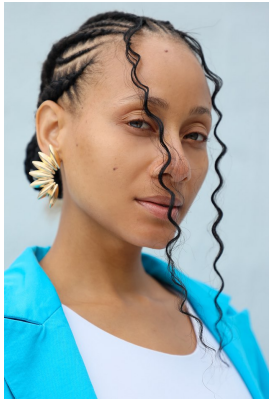

citizen
A Division Of Boss Models

ANGELICA DA COSTA GRAÇA

Height: 175cm Bust: 89cm Waist: 72cm Hips: 111cm Shoe: 8 UK Hair: Brunette Eyes: Hazel