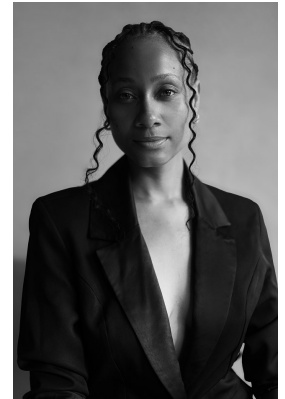

citizen
A Division Of Boss Models

ANGELICA DA COSTA GRAÇA

Height: 175cm Bust: 89cm Waist: 72cm Hips: 111cm Shoe: 8 UK Hair: Brunette Eyes: Hazel