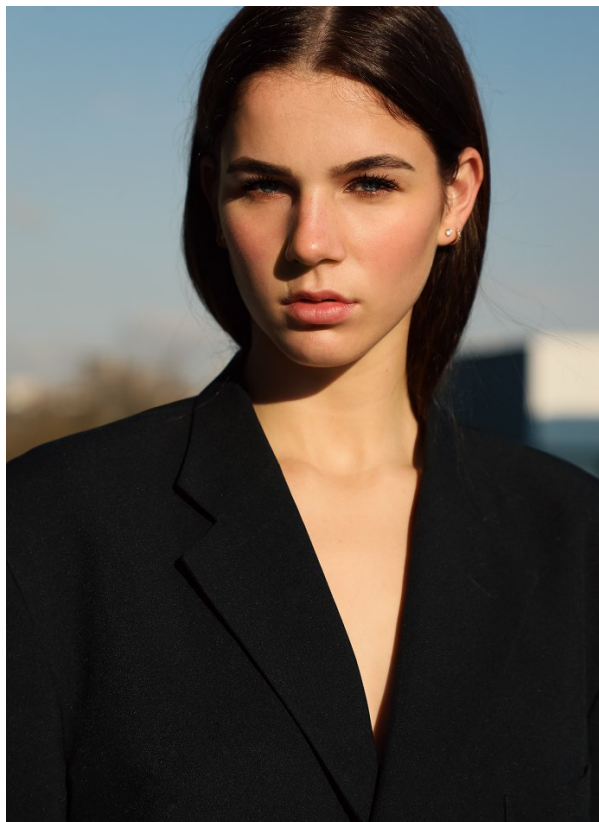

citizen
A Division Of Boss Models

CAITLIN WINKLER

Height: 176cm Bust: 88cm Waist: 72cm Hips: 99cm Shoe: 7.5 UK Hair: Light Brown Eyes: Blue

citizen
A Division Of Boss Models

CAITLIN WINKLER

Height: 176cm Bust: 88cm Waist: 72cm Hips: 99cm Shoe: 7.5 UK Hair: Light Brown Eyes: Blue

CAITLIN WINKLER

Height: 176cm Bust: 88cm Waist: 72cm Hips: 99cm Shoe: 7.5 UK Hair: Light Brown Eyes: Blue

citizen
A Division Of Boss Models

CAITLIN WINKLER

Height: 176cm Bust: 88cm Waist: 72cm Hips: 99cm Shoe: 7.5 UK Hair: Light Brown Eyes: Blue

CAITLIN WINKLER

Height: 176cm Bust: 88cm Waist: 72cm Hips: 99cm Shoe: 7.5 UK Hair: Light Brown Eyes: Blue