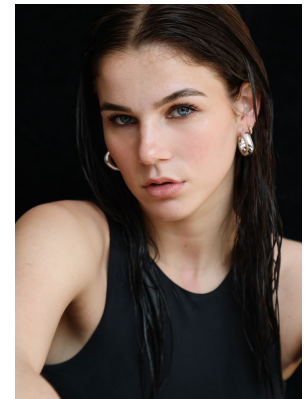

citizen
A Division Of Boss Models

CAITLIN WINKLER

Height: 176cm Bust: 88cm Waist: 72cm Hips: 99cm Shoe: 7.5 UK Hair: Light Brown Eyes: Blue