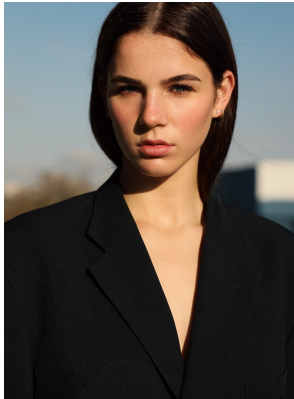

citizen
A Division Of Boss Models

CAITLIN WINKLER

Height: 176cm Bust: 88cm Waist: 72cm Hips: 99cm Shoe: 7.5 UK Hair: Light Brown Eyes: Blue