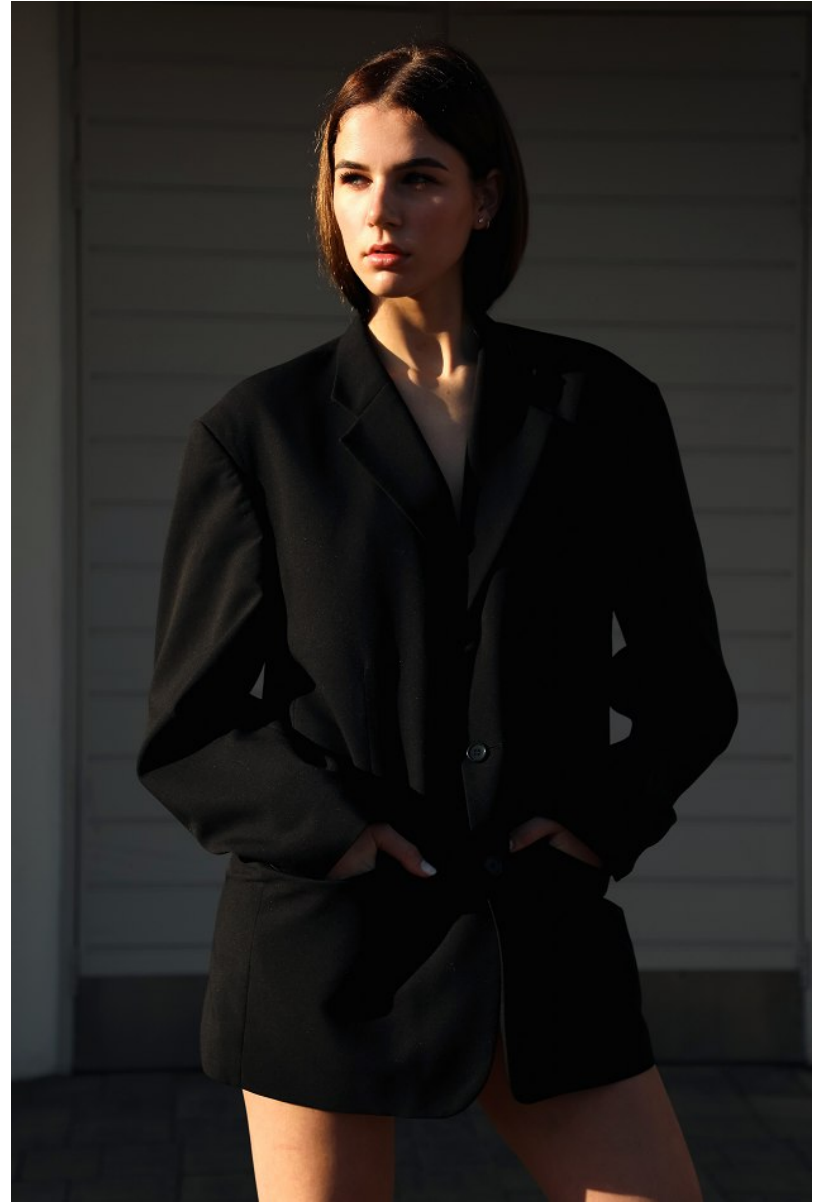

CAITLIN WINKLER

Height: 176cm Bust: 88cm Waist: 72cm Hips: 99cm Shoe: 7.5 UK Hair: Light Brown Eyes: Blue