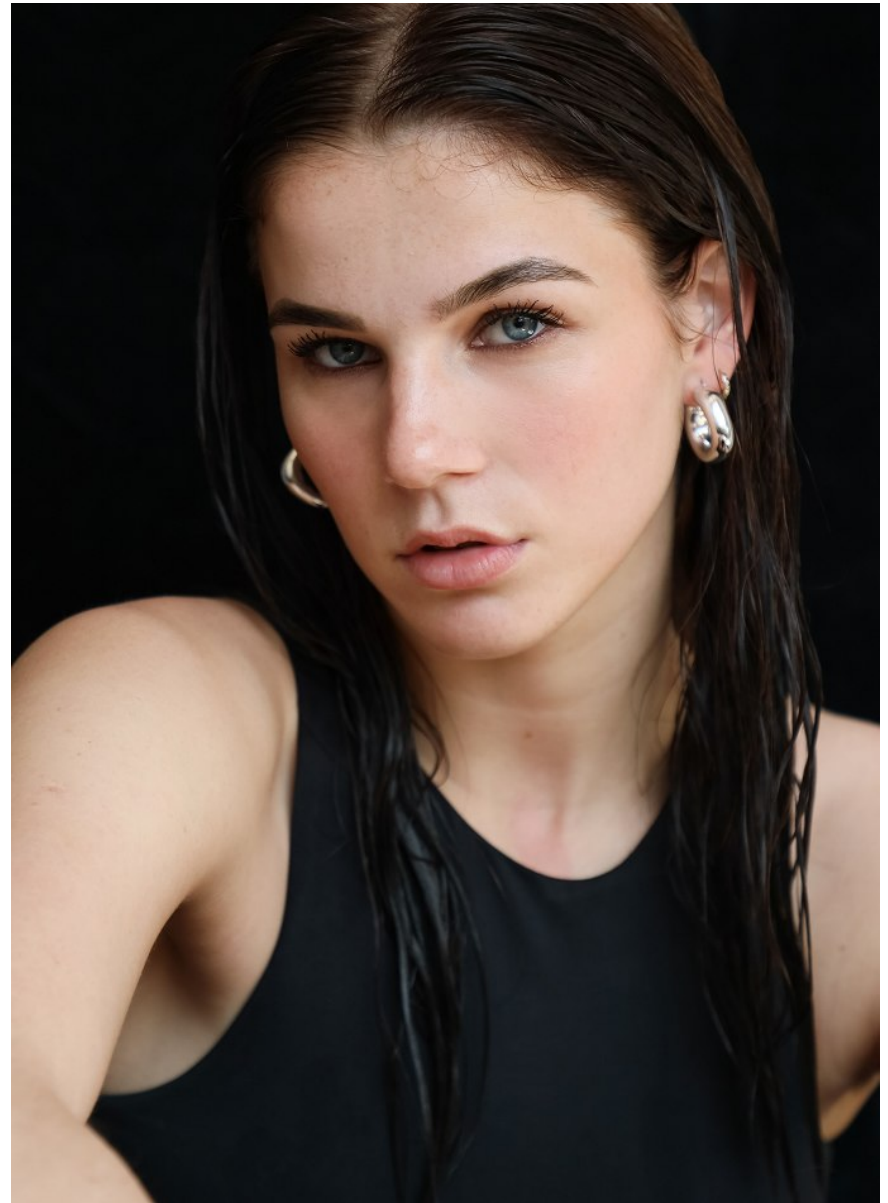

**citizen**  
*A Division Of Boss Models*

**CAITLIN WINKLER**

Height: 176cm Bust: 88cm Waist: 72cm Hips: 99cm Shoe: 7.5 UK Hair: Light Brown Eyes: Blue

**CAITLIN WINKLER**

Height: 176cm Bust: 88cm Waist: 72cm Hips: 99cm Shoe: 7.5 UK Hair: Light Brown Eyes: Blue

**CAITLIN WINKLER**

Height: 176cm Bust: 88cm Waist: 72cm Hips: 99cm Shoe: 7.5 UK Hair: Light Brown Eyes: Blue

**CAITLIN WINKLER**

Height: 176cm Bust: 88cm Waist: 72cm Hips: 99cm Shoe: 7.5 UK Hair: Light Brown Eyes: Blue