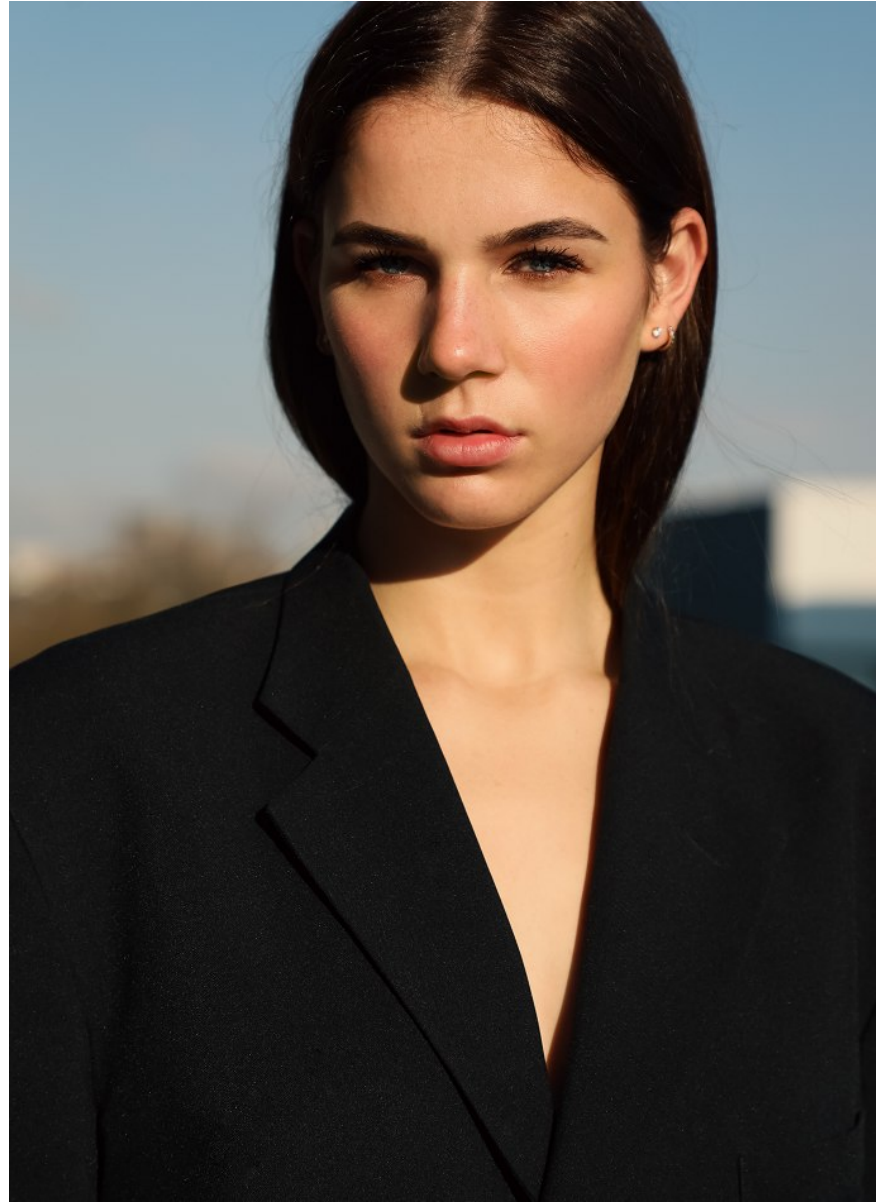

**citizen**  
*A Division Of Boss Models*

**CAITLIN WINKLER**

Height: 176cm Bust: 88cm Waist: 72cm Hips: 99cm Shoe: 7.5 UK Hair: Light Brown Eyes: Blue

**CAITLIN WINKLER**

Height: 176cm Bust: 88cm Waist: 72cm Hips: 99cm Shoe: 7.5 UK Hair: Light Brown Eyes: Blue

**CAITLIN WINKLER**

Height: 176cm Bust: 88cm Waist: 72cm Hips: 99cm Shoe: 7.5 UK Hair: Light Brown Eyes: Blue

**CAITLIN WINKLER**

Height: 176cm Bust: 88cm Waist: 72cm Hips: 99cm Shoe: 7.5 UK Hair: Light Brown Eyes: Blue