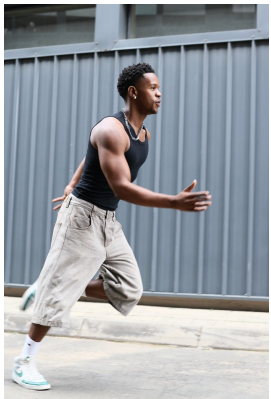

citizen

A Division Of Boss Models

SIYAMTHANDA BANDA

Height: 183cm Chest: 100cm Waist: 81cm Shoe: 8.5 UK Hair: Black Eyes: Dark Brown