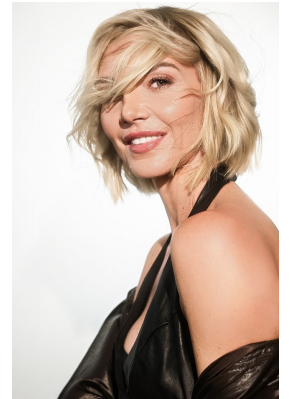

citizen
A Division Of Boss Models

JESSICA ERASMUS

Height: 175cm Bust: 85cm Waist: 67cm Hips: 93cm Shoe: 7 UK Hair: Blonde Eyes: Green

citizen
A Division Of Boss Models

JESSICA ERASMUS

Height: 175cm Bust: 85cm Waist: 67cm Hips: 93cm Shoe: 7 UK Hair: Blonde Eyes: Green