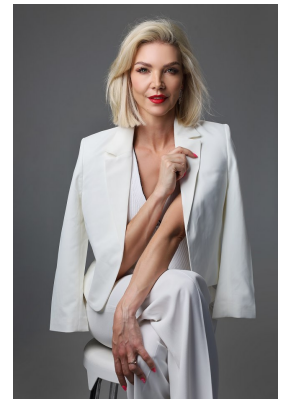

citizen
A Division Of Boss Models

JESSICA ERASMUS

Height: 175cm Bust: 85cm Waist: 67cm Hips: 93cm Shoe: 7 UK Hair: Blonde Eyes: Green

citizen
A Division Of Boss Models

JESSICA ERASMUS

Height: 175cm Bust: 85cm Waist: 67cm Hips: 93cm Shoe: 7 UK Hair: Blonde Eyes: Green