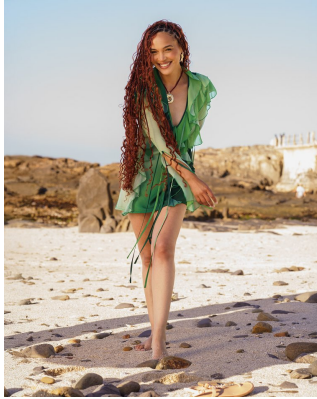

**citizen**  
*A Division Of Boss Models*

**GWEN COETZEE**

Height: 168cm Bust: 85cm Waist: 71cm Hips: 98cm Shoe: 5 UK Hair: Brown Eyes: Brown