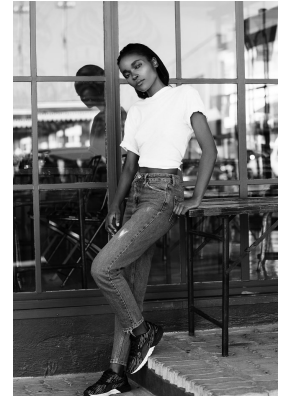

citizen

A Division Of Boss Models

NEO LEOKA

Height: 170cm Bust: 83cm Waist: 69cm Hips: 102cm Shoe: 6 UK Hair: Black Eyes: Brown

citizen

A Division Of Boss Models

NEO LEOKA

Height: 170cm Bust: 83cm Waist: 69cm Hips: 102cm Shoe: 6 UK Hair: Black Eyes: Brown

citizen
A Division Of Boss Models

NEO LEOKA

Height: 170cm Bust: 83cm Waist: 69cm Hips: 102cm Shoe: 6 UK Hair: Black Eyes: Brown