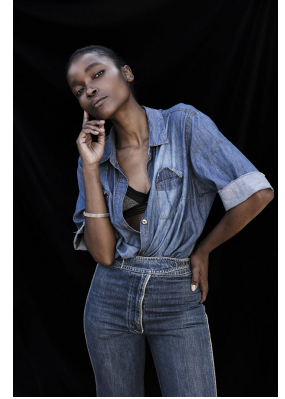

citizen

A Division Of Boss Models

NEO LEOKA

Height: 170cm Bust: 83cm Waist: 69cm Hips: 102cm Shoe: 6 UK Hair: Black Eyes: Brown

citizen

A Division Of Boss Models

NEO LEOKA

Height: 170cm Bust: 83cm Waist: 69cm Hips: 102cm Shoe: 6 UK Hair: Black Eyes: Brown

citizen
A Division Of Boss Models

NEO LEOKA

Height: 170cm Bust: 83cm Waist: 69cm Hips: 102cm Shoe: 6 UK Hair: Black Eyes: Brown