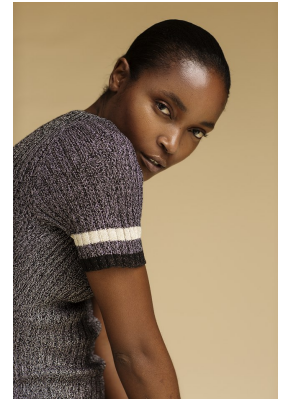

citizen

A Division Of Boss Models

NEO LEOKA

Height: 170cm Bust: 83cm Waist: 69cm Hips: 102cm Shoe: 6 UK Hair: Black Eyes: Brown

citizen

A Division Of Boss Models

NEO LEOKA

Height: 170cm Bust: 83cm Waist: 69cm Hips: 102cm Shoe: 6 UK Hair: Black Eyes: Brown

citizen
A Division Of Boss Models

NEO LEOKA

Height: 170cm Bust: 83cm Waist: 69cm Hips: 102cm Shoe: 6 UK Hair: Black Eyes: Brown