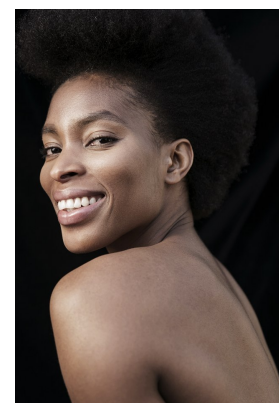

citizen

A Division Of Boss Models

AMAKA CHIRAH

Height: 178cm Bust: 89cm Waist: 73cm Hips: 95cm Shoe: 7 UK Hair: Black Eyes: Brown

citizen

A Division Of Boss Models

AMAKA CHIRAH

Height: 178cm Bust: 89cm Waist: 73cm Hips: 95cm Shoe: 7 UK Hair: Black Eyes: Brown