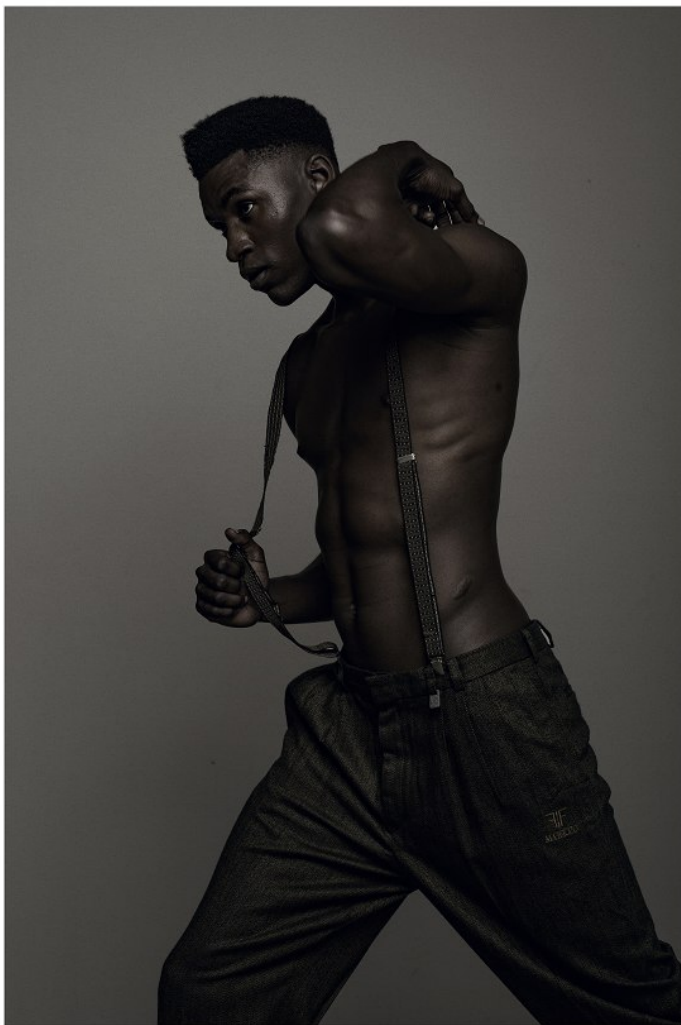

citizen
A Division Of Boss Models

MICHAEL LAWRENCE

Height: 191cm Chest: 103cm Waist: 87cm Shoe: 12 UK Hair: Black Eyes: Brown

citizen
A Division Of Boss Models

MICHAEL LAWRENCE

Height: 191cm Chest: 103cm Waist: 87cm Shoe: 12 UK Hair: Black Eyes: Brown

MICHAEL LAWRENCE

Height: 191cm Chest: 103cm Waist: 87cm Shoe: 12 UK Hair: Black Eyes: Brown

citizen
A Division Of Boss Models

MICHAEL LAWRENCE

Height: 191cm Chest: 103cm Waist: 87cm Shoe: 12 UK Hair: Black Eyes: Brown