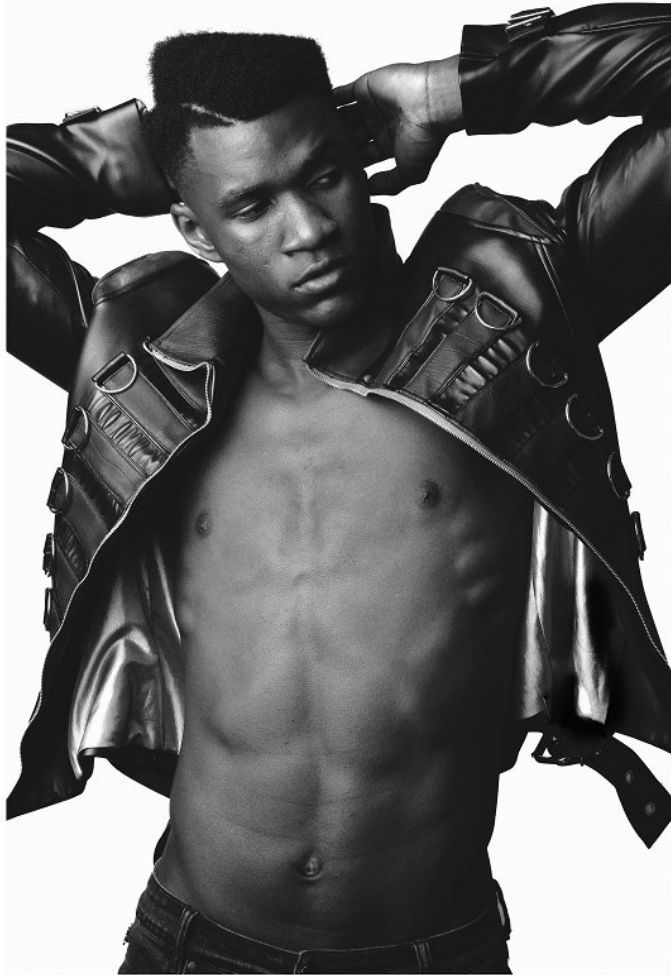

citizen
A Division Of Boss Models

MICHAEL LAWRENCE

Height: 191cm Chest: 103cm Waist: 87cm Shoe: 12 UK Hair: Black Eyes: Brown

citizen
A Division Of Boss Models

MICHAEL LAWRENCE

Height: 191cm Chest: 103cm Waist: 87cm Shoe: 12 UK Hair: Black Eyes: Brown

MICHAEL LAWRENCE

Height: 191cm Chest: 103cm Waist: 87cm Shoe: 12 UK Hair: Black Eyes: Brown

MICHAEL LAWRENCE

Height: 191cm Chest: 103cm Waist: 87cm Shoe: 12 UK Hair: Black Eyes: Brown

MICHAEL LAWRENCE

Height: 191cm Chest: 103cm Waist: 87cm Shoe: 12 UK Hair: Black Eyes: Brown