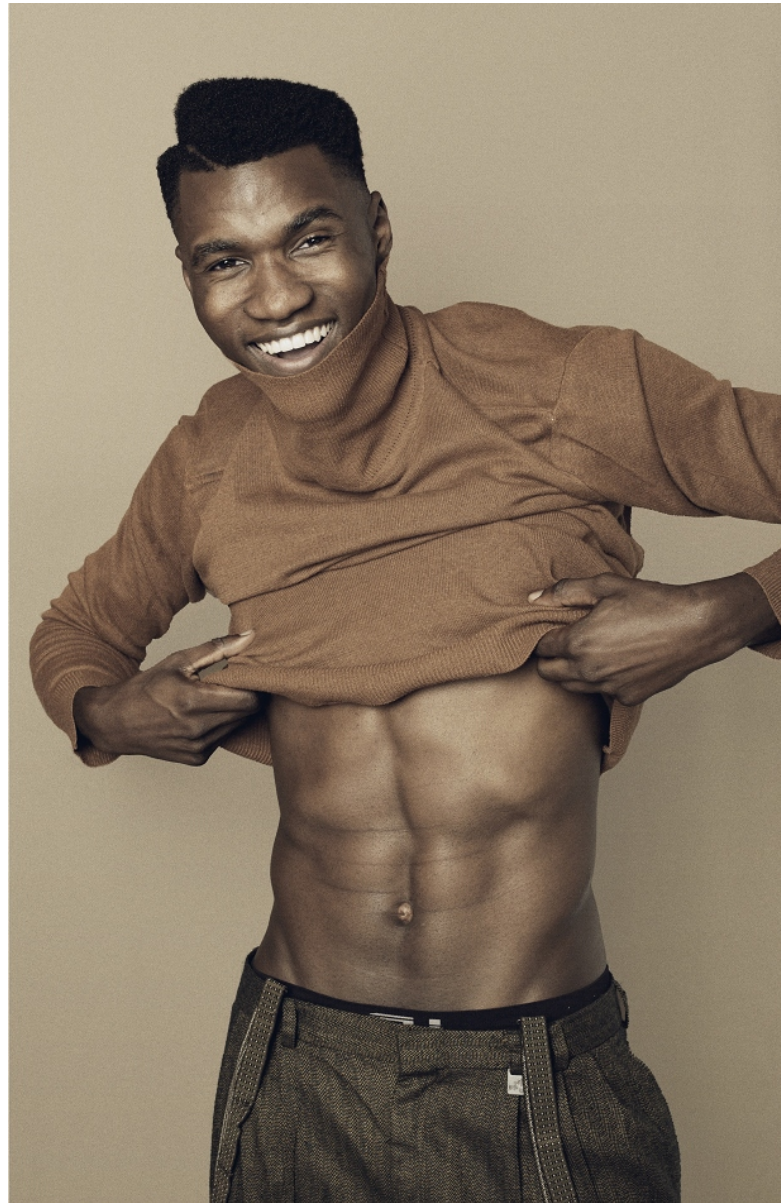

citizen
A Division Of Boss Models

MICHAEL LAWRENCE

Height: 191cm Chest: 103cm Waist: 87cm Shoe: 12 UK Hair: Black Eyes: Brown

citizen
A Division Of Boss Models

MICHAEL LAWRENCE

Height: 191cm Chest: 103cm Waist: 87cm Shoe: 12 UK Hair: Black Eyes: Brown

MICHAEL LAWRENCE

Height: 191cm Chest: 103cm Waist: 87cm Shoe: 12 UK Hair: Black Eyes: Brown

MICHAEL LAWRENCE

Height: 191cm Chest: 103cm Waist: 87cm Shoe: 12 UK Hair: Black Eyes: Brown

MICHAEL LAWRENCE

Height: 191cm Chest: 103cm Waist: 87cm Shoe: 12 UK Hair: Black Eyes: Brown