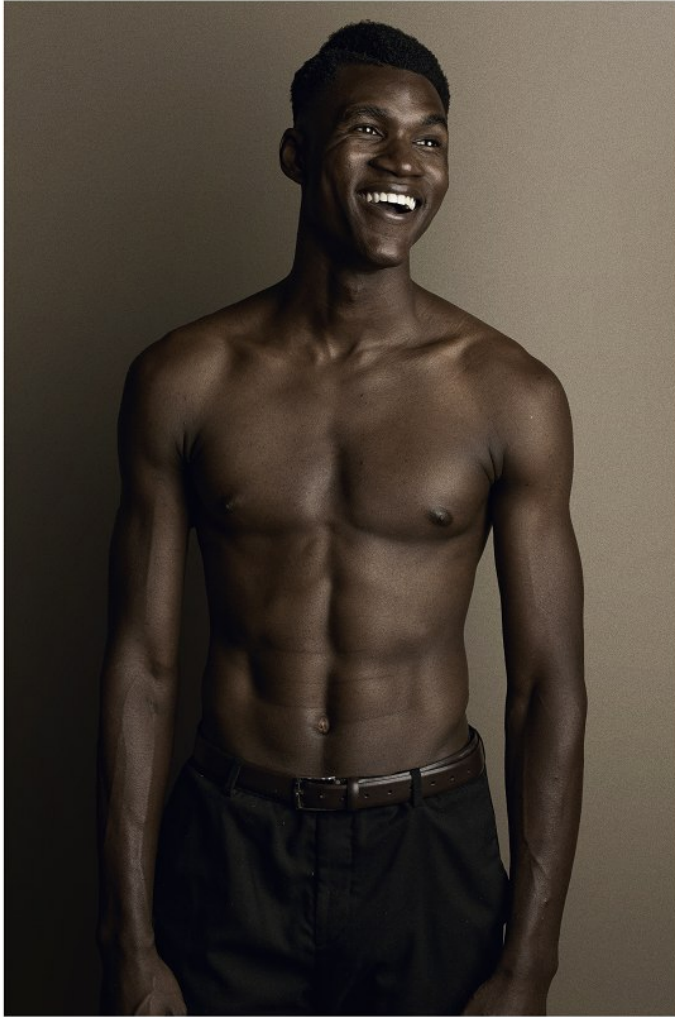

citizen
A Division Of Boss Models

MICHAEL LAWRENCE

Height: 191cm Chest: 103cm Waist: 87cm Shoe: 12 UK Hair: Black Eyes: Brown

citizen
A Division Of Boss Models

MICHAEL LAWRENCE

Height: 191cm Chest: 103cm Waist: 87cm Shoe: 12 UK Hair: Black Eyes: Brown

MICHAEL LAWRENCE

Height: 191cm Chest: 103cm Waist: 87cm Shoe: 12 UK Hair: Black Eyes: Brown

MICHAEL LAWRENCE

Height: 191cm Chest: 103cm Waist: 87cm Shoe: 12 UK Hair: Black Eyes: Brown

MICHAEL LAWRENCE

Height: 191cm Chest: 103cm Waist: 87cm Shoe: 12 UK Hair: Black Eyes: Brown

MICHAEL LAWRENCE

Height: 191cm Chest: 103cm Waist: 87cm Shoe: 12 UK Hair: Black Eyes: Brown

citizen
A Division Of Boss Models

MICHAEL LAWRENCE

Height: 191cm Chest: 103cm Waist: 87cm Shoe: 12 UK Hair: Black Eyes: Brown