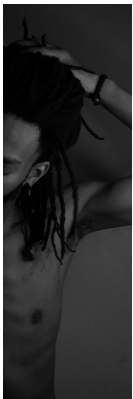

citizen
A Division Of Boss Models

KHANYISO TROM

Height: 178cm Chest: 86cm Waist: 73cm Shoe: 8 UK Hair: Black Eyes: Brown

citizen
A Division Of Boss Models

KHANYISO TROM

Height: 178cm Chest: 86cm Waist: 73cm Shoe: 8 UK Hair: Black Eyes: Brown