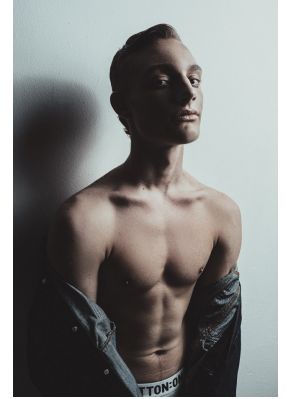

citizen
A Division Of Boss Models

CALLAHAN PERROW

Height: 179cm Chest: 92cm Waist: 88cm Suit: 32 Shoe: 9.5 UK Hair: Brunette Eyes: Hazel