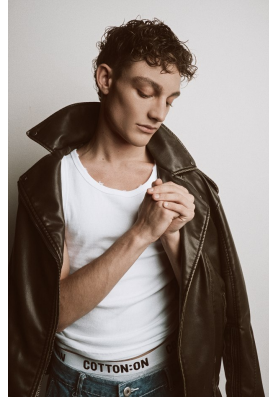

citizen
A Division Of Boss Models

CALLAHAN PERROW

Height: 179cm Chest: 92cm Waist: 88cm Suit: 32 Shoe: 9.5 UK Hair: Brunette Eyes: Hazel