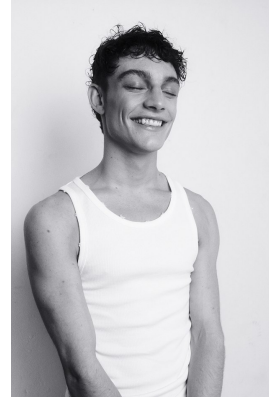

citizen
A Division Of Boss Models

CALLAHAN PERROW

Height: 179cm Chest: 92cm Waist: 88cm Suit: 32 Shoe: 9.5 UK Hair: Brunette Eyes: Hazel