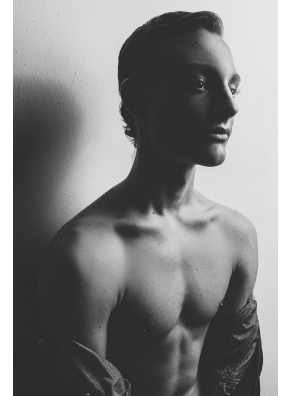

citizen
A Division Of Boss Models

CALLAHAN PERROW

Height: 179cm Chest: 92cm Waist: 88cm Suit: 32 Shoe: 9.5 UK Hair: Brunette Eyes: Hazel