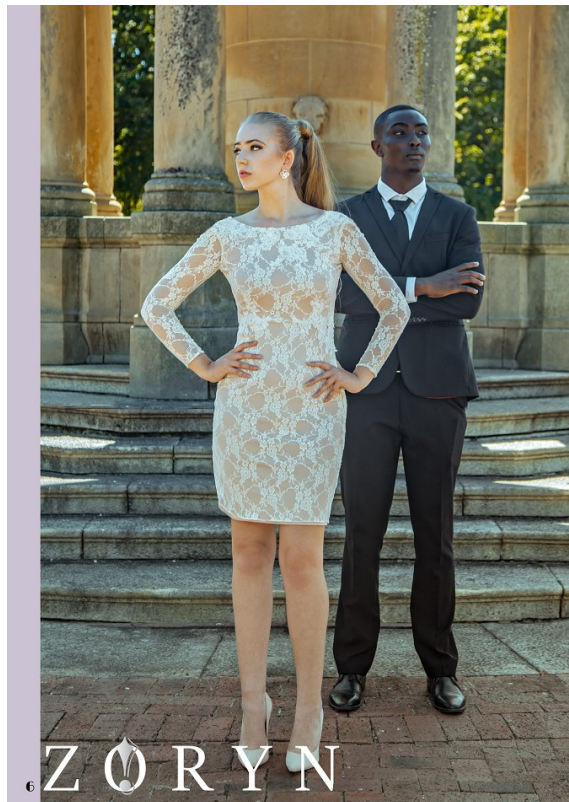

# BOSS MODELS

JOHANNESBURG

AIDIA DE MEYER

Height: 188cm Chest: 107cm Waist: 83cm Shoe: 9.5 UK Hair: Black Eyes: Brown

# BOSS MODELS

JOHANNESBURG

## AIDIA DE MEYER

Height: 188cm Chest: 107cm Waist: 83cm Shoe: 9.5 UK Hair: Black Eyes: Brown