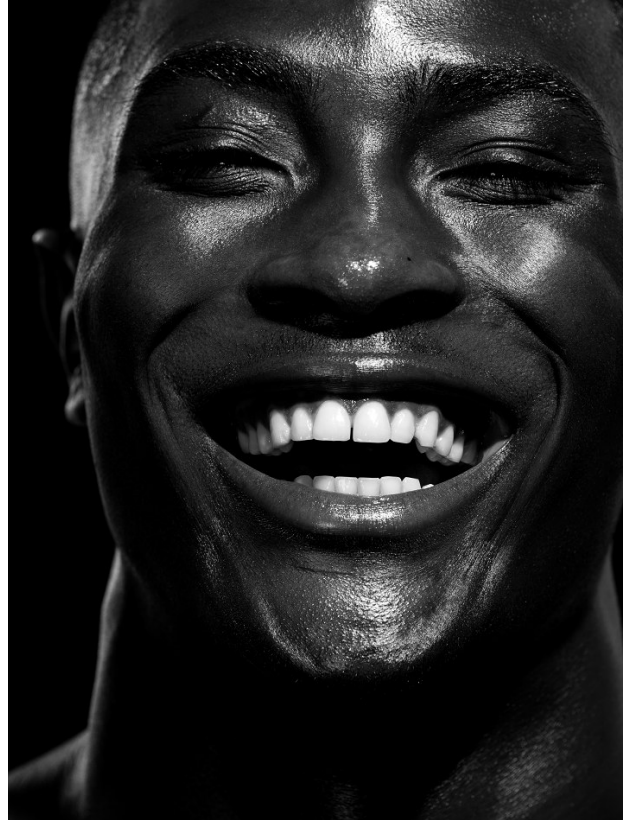

# BOSS MODELS

JOHANNESBURG

AIDIA DE MEYER

Height: 188cm Chest: 107cm Waist: 83cm Shoe: 9.5 UK Hair: Black Eyes: Brown

# BOSS MODELS

JOHANNESBURG

## AIDIA DE MEYER

Height: 188cm Chest: 107cm Waist: 83cm Shoe: 9.5 UK Hair: Black Eyes: Brown