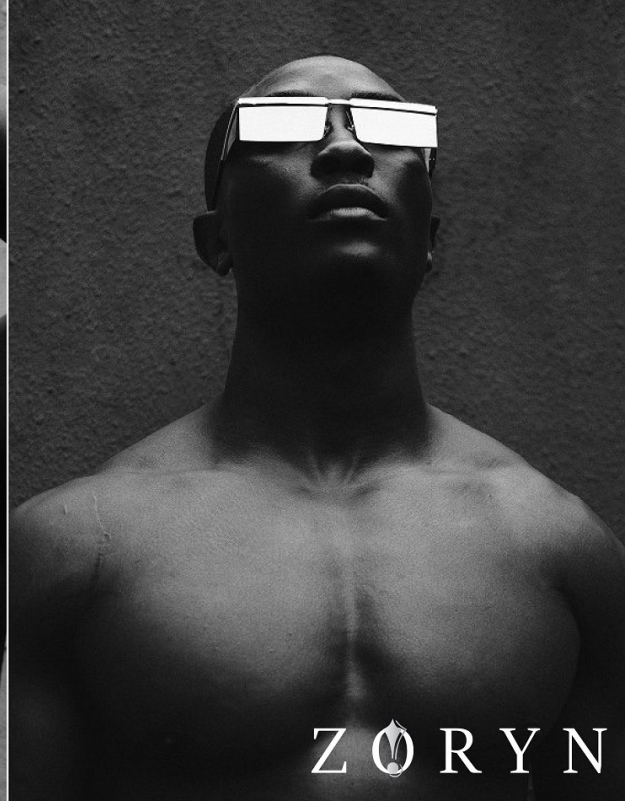

BOSS MODELS

JOHANNESBURG

Model and Actor: Aidia De Meyer
Handle: @aidiademeyer4
Photographer: SJ van Zyl
Handle: @sjvanzyl
Cape Town Agent: MMM
Handle: @martezmultimanagement
Johannesburg Agent: Boss Models
Handle: @bossmodelsjhb

ZORYN

AIDIA DE MEYER

Height: 188cm Chest: 107cm Waist: 83cm Shoe: 9.5 UK Hair: Black Eyes: Brown