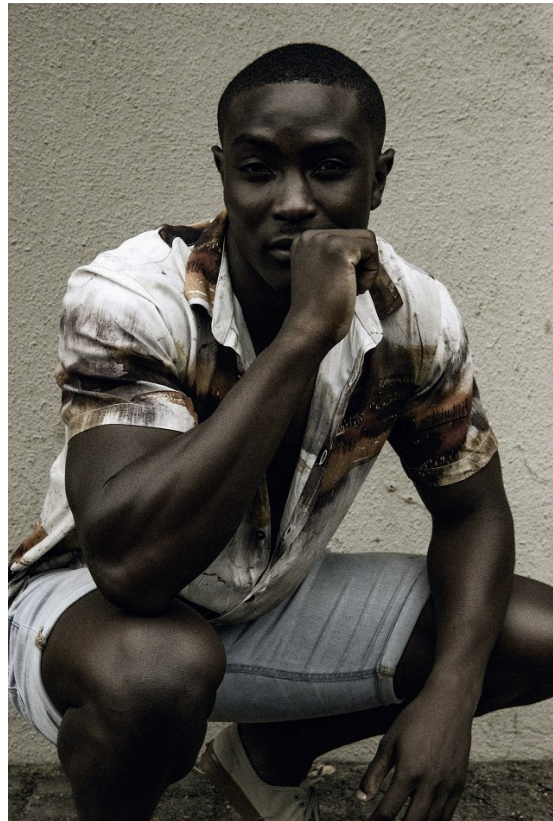

# BOSS MODELS

JOHANNESBURG

AIDIA DE MEYER

Height: 188cm Chest: 107cm Waist: 83cm Shoe: 9.5 UK Hair: Black Eyes: Brown

# BOSS MODELS

JOHANNESBURG

## AIDIA DE MEYER

Height: 188cm Chest: 107cm Waist: 83cm Shoe: 9.5 UK Hair: Black Eyes: Brown