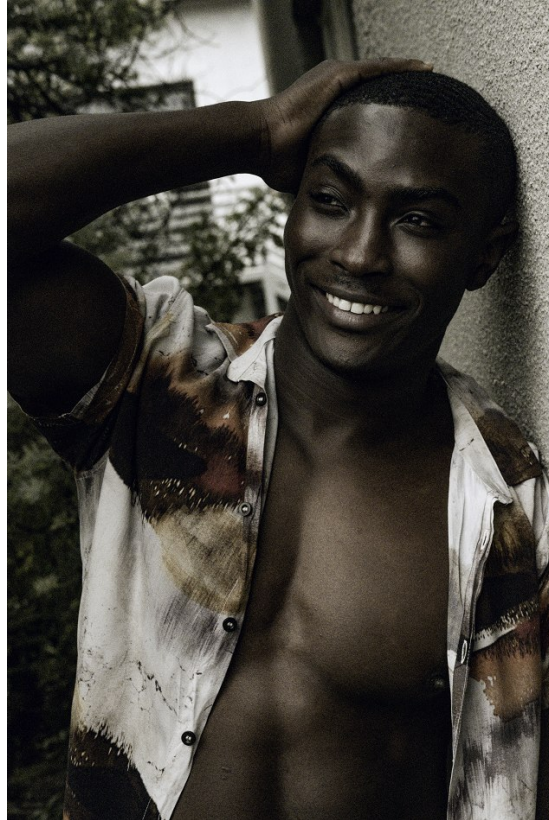

# BOSS MODELS

JOHANNESBURG

AIDIA DE MEYER

Height: 188cm Chest: 107cm Waist: 83cm Shoe: 9.5 UK Hair: Black Eyes: Brown

# BOSS MODELS

JOHANNESBURG

## AIDIA DE MEYER

Height: 188cm Chest: 107cm Waist: 83cm Shoe: 9.5 UK Hair: Black Eyes: Brown