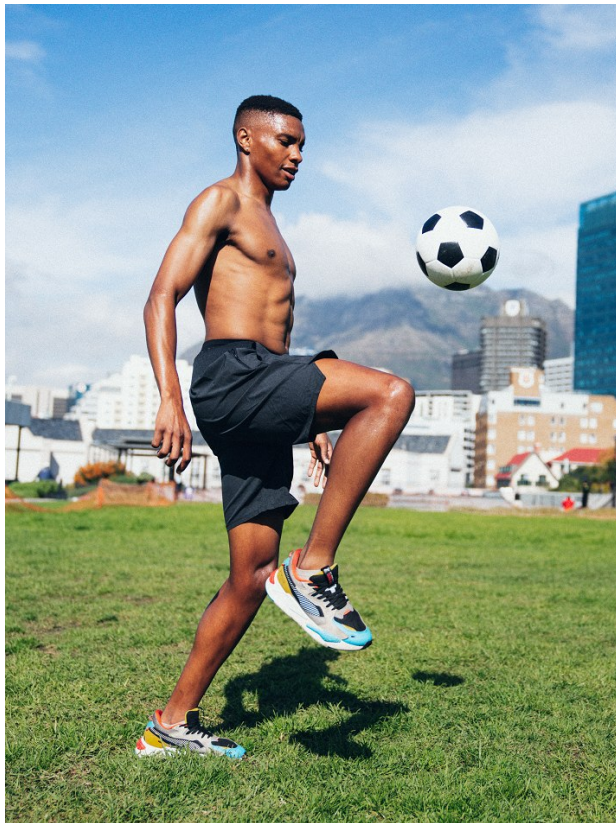

BOSS MODELS

JOHANNESBURG

MPUMI MOSUE

Height: 183cm Chest: 97cm Waist: 82cm Suit: 38 Shoe: 8 UK Hair: Black Eyes: Brown

BOSS MODELS

JOHANNESBURG

MPUMI MOSUE

Height: 183cm Chest: 97cm Waist: 82cm Suit: 38 Shoe: 8 UK Hair: Black Eyes: Brown