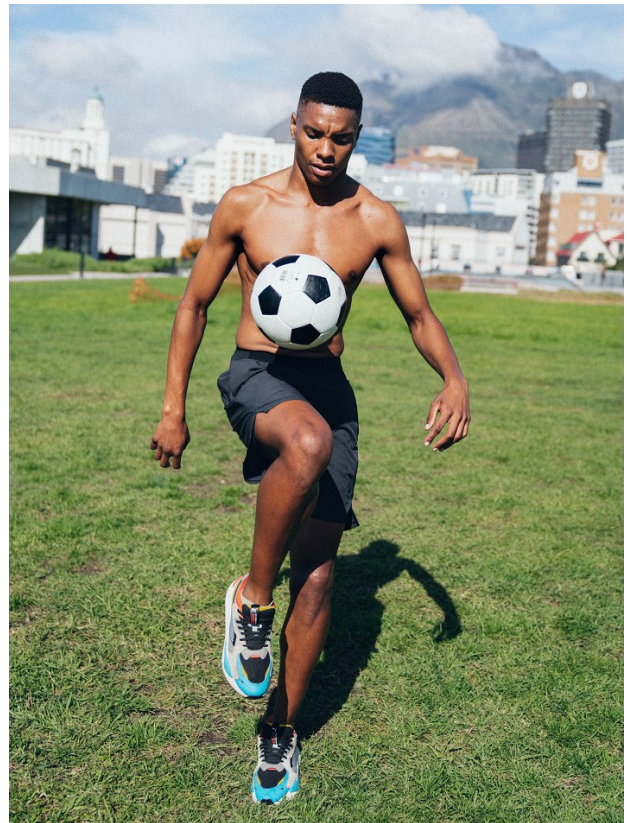

BOSS MODELS

JOHANNESBURG

MPUMI MOSUE

Height: 183cm Chest: 97cm Waist: 82cm Suit: 38 Shoe: 8 UK Hair: Black Eyes: Brown

BOSS MODELS

JOHANNESBURG

MPUMI MOSUE

Height: 183cm Chest: 97cm Waist: 82cm Suit: 38 Shoe: 8 UK Hair: Black Eyes: Brown