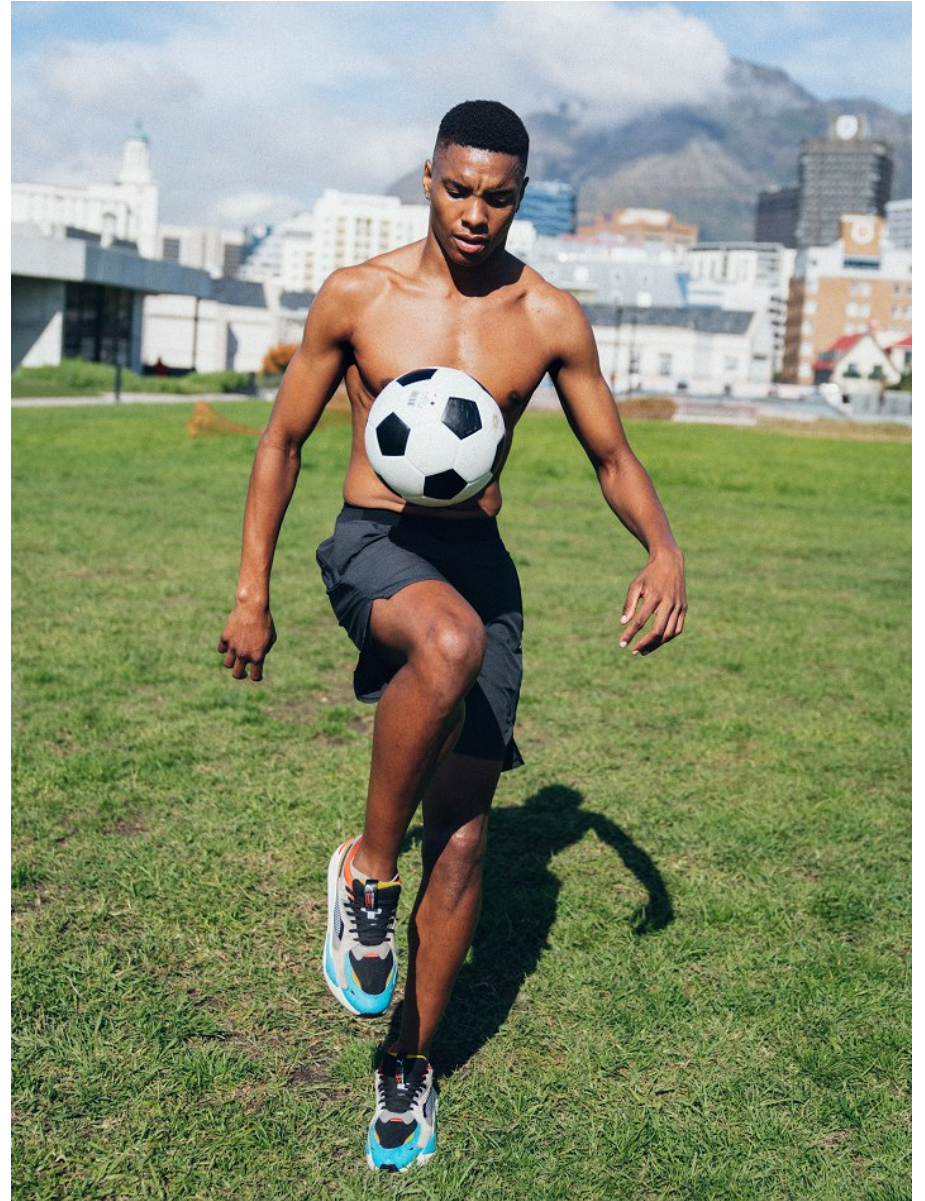

BOSS MODELS

JOHANNESBURG

MPUMI MOSUE

Height: 183cm Chest: 97cm Waist: 82cm Suit: 38 Shoe: 8 UK Hair: Black Eyes: Brown

BOSS MODELS

JOHANNESBURG

MPUMI MOSUE

Height: 183cm Chest: 97cm Waist: 82cm Suit: 38 Shoe: 8 UK Hair: Black Eyes: Brown