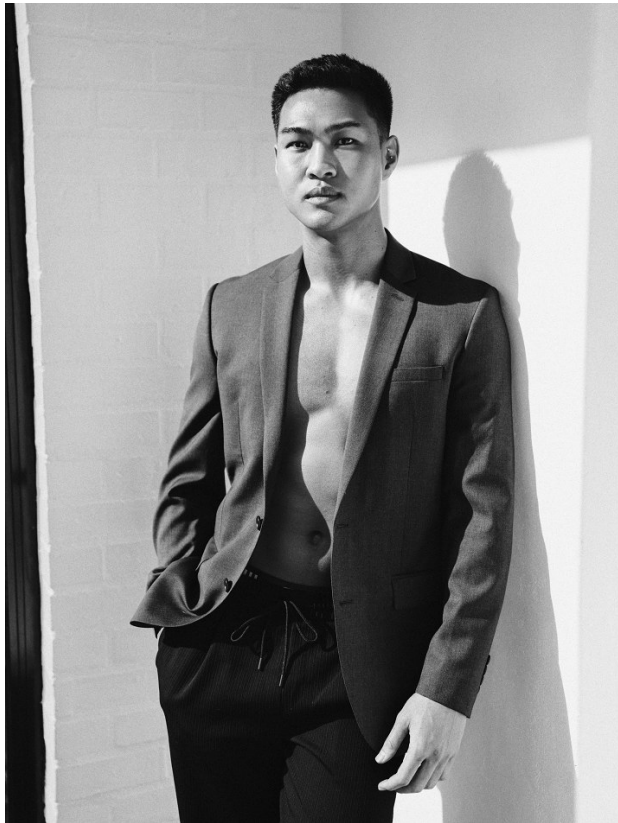

BOSS MODELS

JOHANNESBURG

JASON FORD

Height: 177cm Chest: 96cm Waist: 77cm Suit: 30 Shoe: 9 UK Hair: Black Eyes: Brown

BOSS MODELS

JOHANNESBURG

JASON FORD

Height: 177cm Chest: 96cm Waist: 77cm Suit: 30 Shoe: 9 UK Hair: Black Eyes: Brown