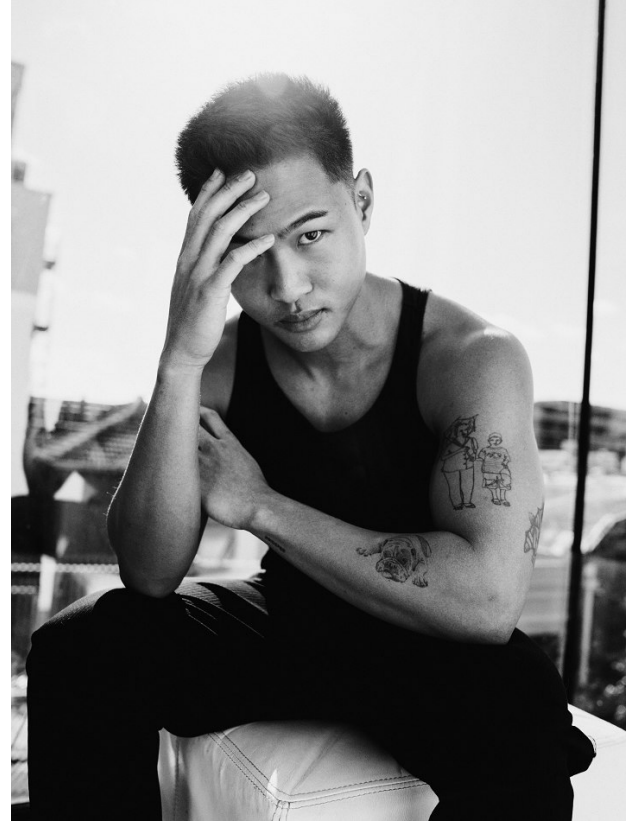

BOSS MODELS

JOHANNESBURG

JASON FORD

Height: 177cm Chest: 96cm Waist: 77cm Suit: 30 Shoe: 9 UK Hair: Black Eyes: Brown

BOSS MODELS

JOHANNESBURG

JASON FORD

Height: 177cm Chest: 96cm Waist: 77cm Suit: 30 Shoe: 9 UK Hair: Black Eyes: Brown