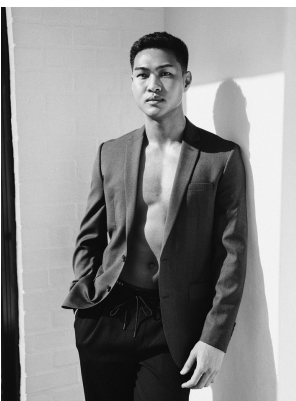

BOSS MODELS

JOHANNESBURG

JASON FORD

Height: 177cm Chest: 96cm Waist: 77cm Suit: 30 Shoe: 9 UK Hair: Black Eyes: Brown