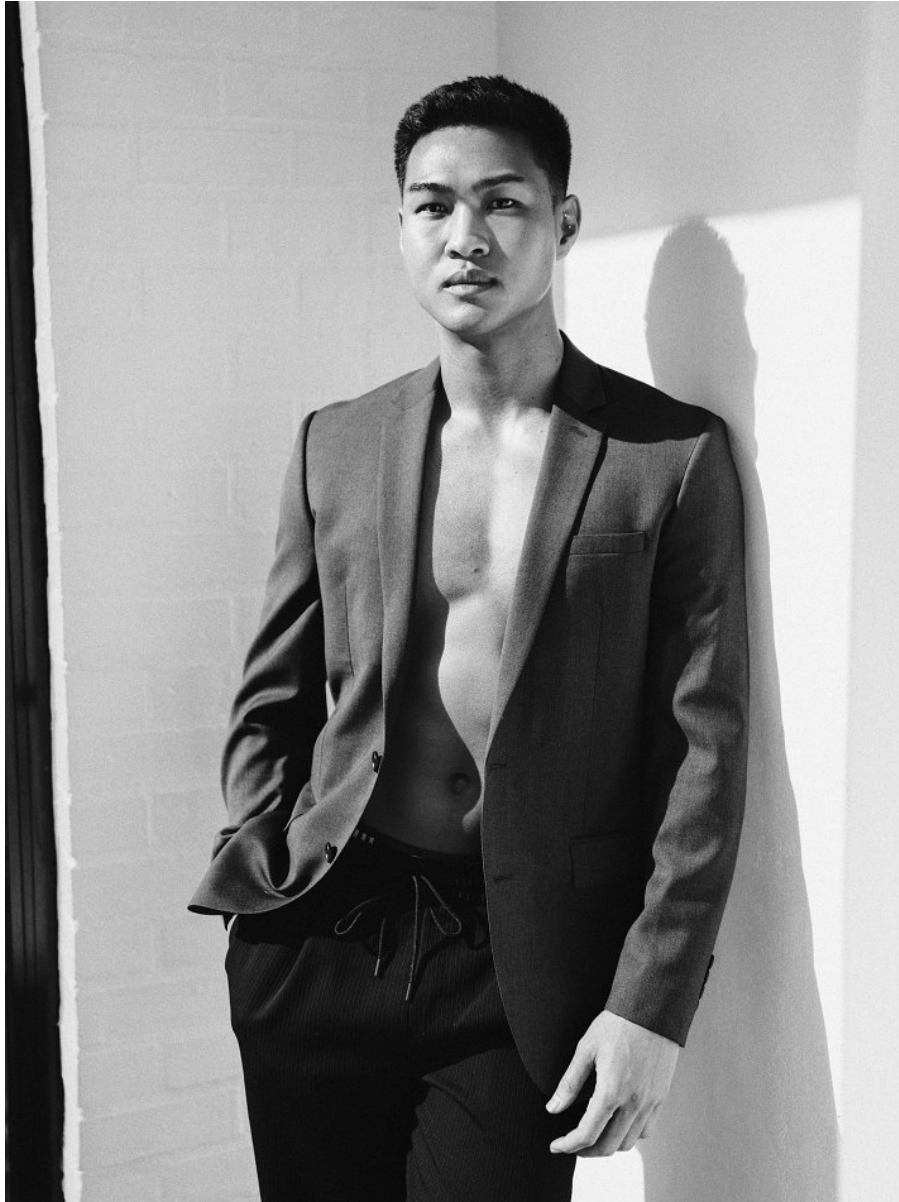

BOSS MODELS

JOHANNESBURG

JASON FORD

Height: 177cm Chest: 96cm Waist: 77cm Suit: 30 Shoe: 9 UK Hair: Black Eyes: Brown

BOSS MODELS

JOHANNESBURG

JASON FORD

Height: 177cm Chest: 96cm Waist: 77cm Suit: 30 Shoe: 9 UK Hair: Black Eyes: Brown