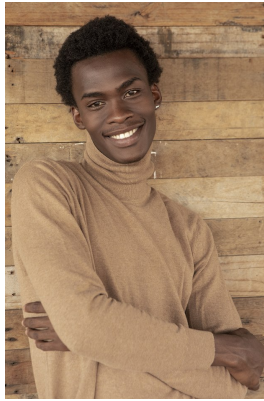

BOSS MODELS

JOHANNESBURG

AKHONA NTLABATI

Height: 189cm Chest: 95cm Waist: 84cm Shoe: 9 UK Hair: Black Eyes: Brown

BOSS MODELS

JOHANNESBURG

AKHONA NTLABATI

Height: 189cm Chest: 95cm Waist: 84cm Shoe: 9 UK Hair: Black Eyes: Brown

BOSS MODELS

JOHANNESBURG

AKHONA NTLABATI

Height: 189cm Chest: 95cm Waist: 84cm Shoe: 9 UK Hair: Black Eyes: Brown