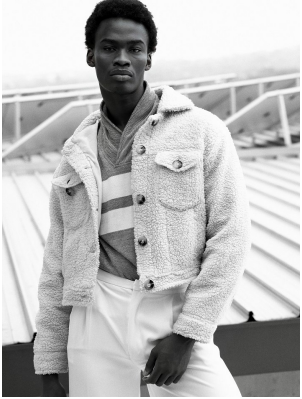

BOSS MODELS

JOHANNESBURG

AKHONA NTLABATI

Height: 189cm Chest: 95cm Waist: 84cm Shoe: 9 UK Hair: Black Eyes: Brown

BOSS MODELS

JOHANNESBURG

AKHONA NTLABATI

Height: 189cm Chest: 95cm Waist: 84cm Shoe: 9 UK Hair: Black Eyes: Brown

BOSS MODELS

JOHANNESBURG

AKHONA NTLABATI

Height: 189cm Chest: 95cm Waist: 84cm Shoe: 9 UK Hair: Black Eyes: Brown