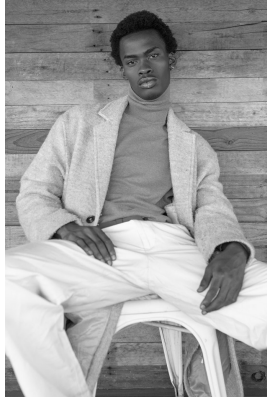

BOSS MODELS

JOHANNESBURG

AKHONA NTLABATI

Height: 189cm Chest: 95cm Waist: 84cm Shoe: 9 UK Hair: Black Eyes: Brown

BOSS MODELS

JOHANNESBURG

AKHONA NTLABATI

Height: 189cm Chest: 95cm Waist: 84cm Shoe: 9 UK Hair: Black Eyes: Brown

BOSS MODELS

JOHANNESBURG

AKHONA NTLABATI

Height: 189cm Chest: 95cm Waist: 84cm Shoe: 9 UK Hair: Black Eyes: Brown