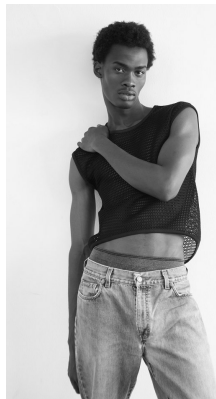

BOSS MODELS

JOHANNESBURG

AKHONA NTLABATI

Height: 189cm Chest: 95cm Waist: 84cm Shoe: 9 UK Hair: Black Eyes: Brown

BOSS MODELS

JOHANNESBURG

AKHONA NTLABATI

Height: 189cm Chest: 95cm Waist: 84cm Shoe: 9 UK Hair: Black Eyes: Brown

BOSS MODELS

JOHANNESBURG

AKHONA NTLABATI

Height: 189cm Chest: 95cm Waist: 84cm Shoe: 9 UK Hair: Black Eyes: Brown