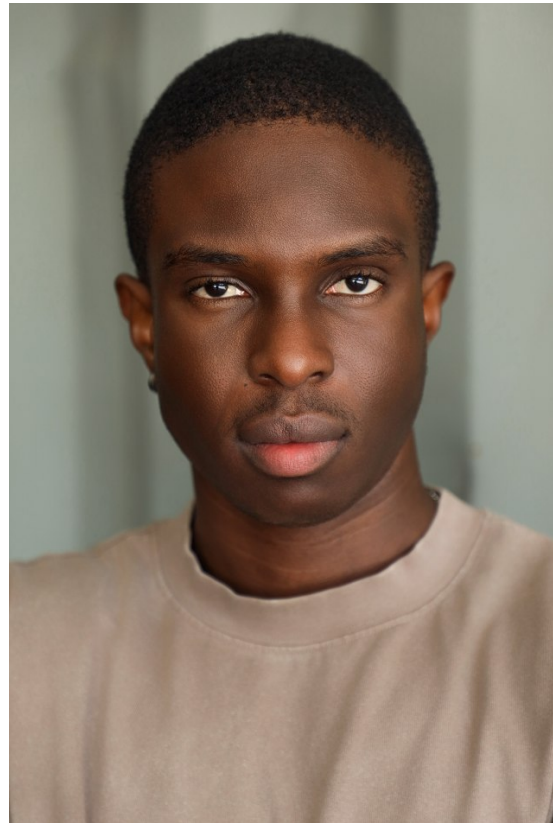

BOSS MODELS

JOHANNESBURG

BOLU ORIMOLOYE

Height: 184cm Chest: 96cm Waist: 81cm Shoe: 11 UK Hair: Black Eyes: Brown

BOSS MODELS

JOHANNESBURG

BOLU ORIMOLOYE

Height: 184cm Chest: 96cm Waist: 81cm Shoe: 11 UK Hair: Black Eyes: Brown

BOSS MODELS

JOHANNESBURG

BOLU ORIMOLOYE

Height: 184cm Chest: 96cm Waist: 81cm Shoe: 11 UK Hair: Black Eyes: Brown