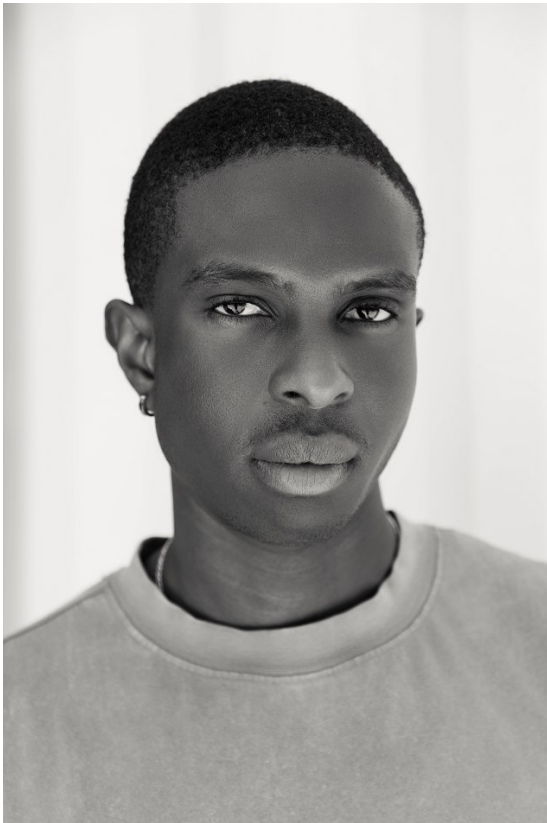

BOSS MODELS

JOHANNESBURG

BOLU ORIMOLOYE

Height: 184cm Chest: 96cm Waist: 81cm Shoe: 11 UK Hair: Black Eyes: Brown

BOSS MODELS

JOHANNESBURG

BOLU ORIMOLOYE

Height: 184cm Chest: 96cm Waist: 81cm Shoe: 11 UK Hair: Black Eyes: Brown

BOSS MODELS

JOHANNESBURG

BOLU ORIMOLOYE

Height: 184cm Chest: 96cm Waist: 81cm Shoe: 11 UK Hair: Black Eyes: Brown