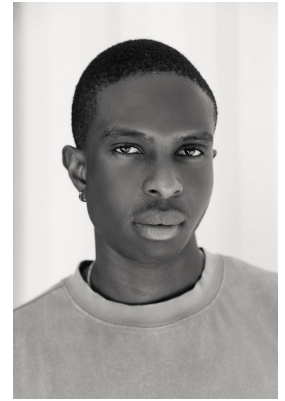

BOSS MODELS

JOHANNESBURG

BOLU ORIMOLOYE

Height: 184cm Chest: 96cm Waist: 81cm Shoe: 11 UK Hair: Black Eyes: Brown

BOSS MODELS

JOHANNESBURG

BOLU ORIMOLOYE

Height: 184cm Chest: 96cm Waist: 81cm Shoe: 11 UK Hair: Black Eyes: Brown