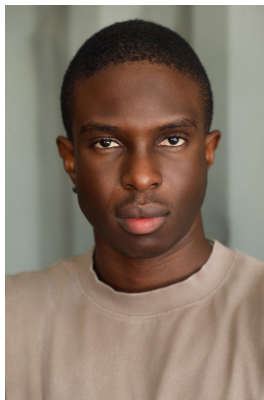

BOSS MODELS

JOHANNESBURG

BOLU ORIMOLOYE

Height: 184cm Chest: 96cm Waist: 81cm Shoe: 11 UK Hair: Black Eyes: Brown

BOSS MODELS

JOHANNESBURG

BOLU ORIMOLOYE

Height: 184cm Chest: 96cm Waist: 81cm Shoe: 11 UK Hair: Black Eyes: Brown