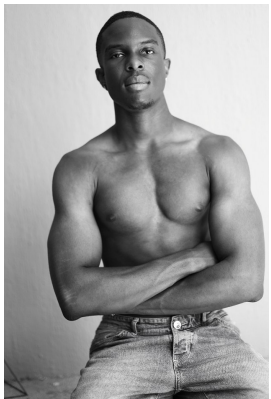

BOSS MODELS

JOHANNESBURG

BOLU ORIMOLOYE

Height: 184cm Chest: 96cm Waist: 81cm Shoe: 11 UK Hair: Black Eyes: Brown

BOSS MODELS

JOHANNESBURG

BOLU ORIMOLOYE

Height: 184cm Chest: 96cm Waist: 81cm Shoe: 11 UK Hair: Black Eyes: Brown