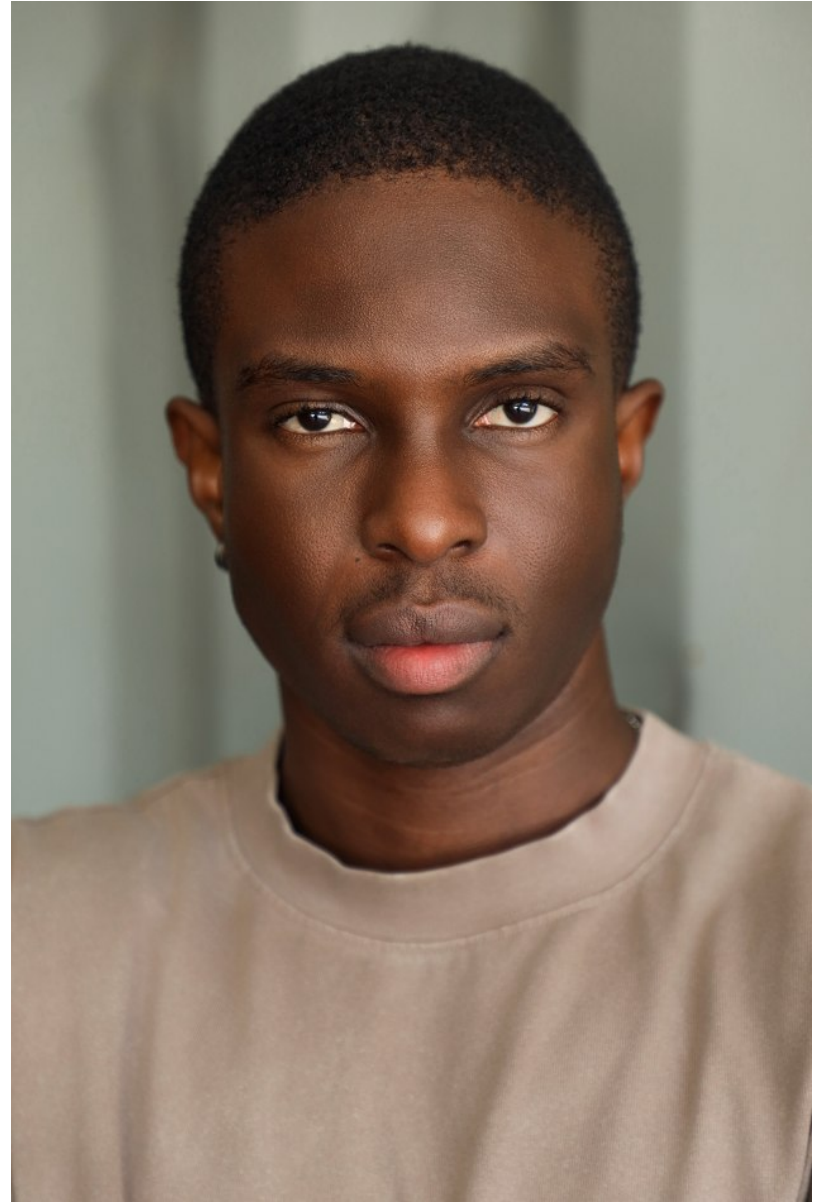

BOSS MODELS

JOHANNESBURG

BOLU ORIMOLOYE

Height: 184cm Chest: 96cm Waist: 81cm Shoe: 11 UK Hair: Black Eyes: Brown

BOSS MODELS

JOHANNESBURG

BOLU ORIMOLOYE

Height: 184cm Chest: 96cm Waist: 81cm Shoe: 11 UK Hair: Black Eyes: Brown