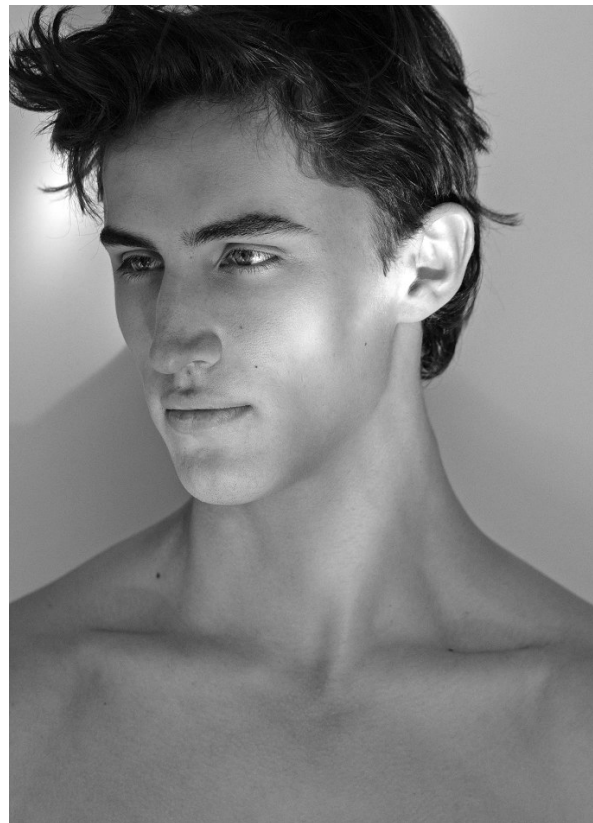

# BOSS MODELS

JOHANNESBURG

TOM MARINUS

Height: 186cm Chest: 101cm Waist: 81cm Suit: 40 Shoe: 9.5 UK Hair: Brunette Eyes: Green/Brown

# BOSS MODELS

JOHANNESBURG

## TOM MARINUS

Height: 186cm Chest: 101cm Waist: 81cm Suit: 40 Shoe: 9.5 UK Hair: Brunette Eyes: Green/Brown