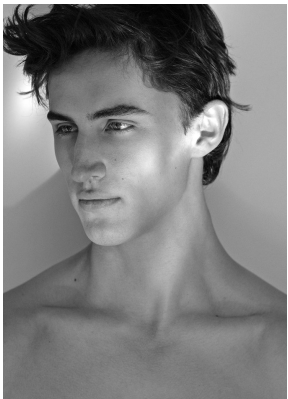

BOSS MODELS

JOHANNESBURG

TOM MARINUS

Height: 186cm Chest: 101cm Waist: 81cm Suit: 40 Shoe: 9.5 UK Hair: Brunette Eyes: Green/Brown

BOSS MODELS

JOHANNESBURG

TOM MARINUS

Height: 186cm Chest: 101cm Waist: 81cm Suit: 40 Shoe: 9.5 UK Hair: Brunette Eyes: Green/Brown