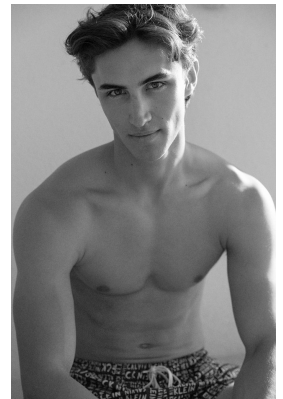

BOSS MODELS

JOHANNESBURG

TOM MARINUS

Height: 186cm Chest: 101cm Waist: 81cm Suit: 40 Shoe: 9.5 UK Hair: Brunette Eyes: Green/Brown

BOSS MODELS

JOHANNESBURG

TOM MARINUS

Height: 186cm Chest: 101cm Waist: 81cm Suit: 40 Shoe: 9.5 UK Hair: Brunette Eyes: Green/Brown