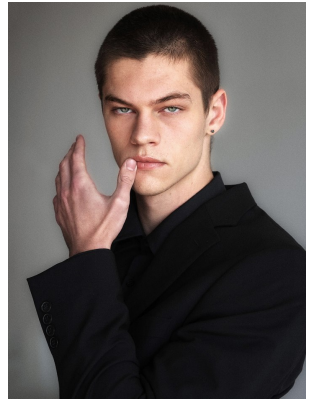

BOSS MODELS

JOHANNESBURG

SETH JAMES

Height: 187cm Chest: 94cm Waist: 78cm Suit: 34 R Shoe: 10.5 UK Hair: Brown Eyes: Green/Brown

BOSS MODELS

JOHANNESBURG

SETH JAMES

Height: 187cm Chest: 94cm Waist: 78cm Suit: 34 R Shoe: 10.5 UK Hair: Brown Eyes: Green/Brown

BOSS MODELS

JOHANNESBURG

SETH JAMES

Height: 187cm Chest: 94cm Waist: 78cm Suit: 34 R Shoe: 10.5 UK Hair: Brown Eyes: Green/Brown