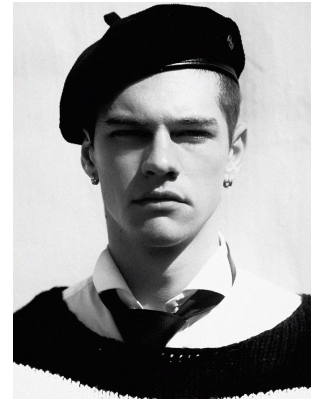

BOSS MODELS

JOHANNESBURG

SETH JAMES

Height: 187cm Chest: 94cm Waist: 78cm Suit: 34 R Shoe: 10.5 UK Hair: Brown Eyes: Green/Brown

BOSS MODELS

JOHANNESBURG

SETH JAMES

Height: 187cm Chest: 94cm Waist: 78cm Suit: 34 R Shoe: 10.5 UK Hair: Brown Eyes: Green/Brown

BOSS MODELS

JOHANNESBURG

SETH JAMES

Height: 187cm Chest: 94cm Waist: 78cm Suit: 34 R Shoe: 10.5 UK Hair: Brown Eyes: Green/Brown