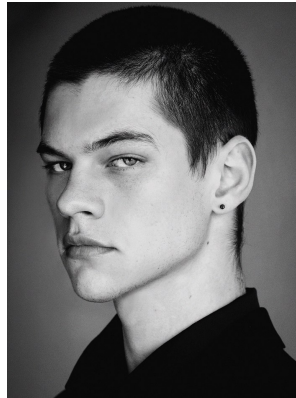

BOSS MODELS

JOHANNESBURG

SETH JAMES

Height: 187cm Chest: 94cm Waist: 78cm Suit: 34 R Shoe: 10.5 UK Hair: Brown Eyes: Green/Brown

BOSS MODELS

JOHANNESBURG

SETH JAMES

Height: 187cm Chest: 94cm Waist: 78cm Suit: 34 R Shoe: 10.5 UK Hair: Brown Eyes: Green/Brown

BOSS MODELS

JOHANNESBURG

SETH JAMES

Height: 187cm Chest: 94cm Waist: 78cm Suit: 34 R Shoe: 10.5 UK Hair: Brown Eyes: Green/Brown