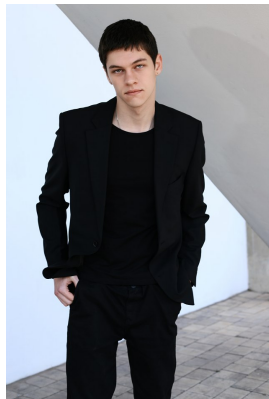

BOSS MODELS

JOHANNESBURG

SETH JAMES

Height: 187cm Chest: 94cm Waist: 78cm Suit: 34 R Shoe: 10.5 UK Hair: Brown Eyes: Green/Brown

BOSS MODELS

JOHANNESBURG

SETH JAMES

Height: 187cm Chest: 94cm Waist: 78cm Suit: 34 R Shoe: 10.5 UK Hair: Brown Eyes: Green/Brown

BOSS MODELS

JOHANNESBURG

SETH JAMES

Height: 187cm Chest: 94cm Waist: 78cm Suit: 34 R Shoe: 10.5 UK Hair: Brown Eyes: Green/Brown