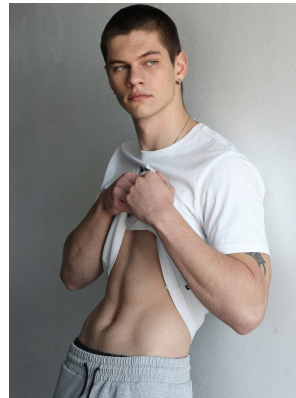

BOSS MODELS

JOHANNESBURG

SETH JAMES

Height: 187cm Chest: 94cm Waist: 78cm Suit: 34 R Shoe: 10.5 UK Hair: Brown Eyes: Green/Brown

BOSS MODELS

JOHANNESBURG

SETH JAMES

Height: 187cm Chest: 94cm Waist: 78cm Suit: 34 R Shoe: 10.5 UK Hair: Brown Eyes: Green/Brown

BOSS MODELS

JOHANNESBURG

SETH JAMES

Height: 187cm Chest: 94cm Waist: 78cm Suit: 34 R Shoe: 10.5 UK Hair: Brown Eyes: Green/Brown