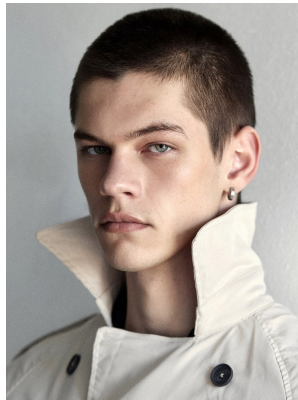

BOSS MODELS

JOHANNESBURG

SETH JAMES

Height: 187cm Chest: 94cm Waist: 78cm Suit: 34 R Shoe: 10.5 UK Hair: Brown Eyes: Green/Brown

BOSS MODELS

JOHANNESBURG

SETH JAMES

Height: 187cm Chest: 94cm Waist: 78cm Suit: 34 R Shoe: 10.5 UK Hair: Brown Eyes: Green/Brown

BOSS MODELS

JOHANNESBURG

SETH JAMES

Height: 187cm Chest: 94cm Waist: 78cm Suit: 34 R Shoe: 10.5 UK Hair: Brown Eyes: Green/Brown