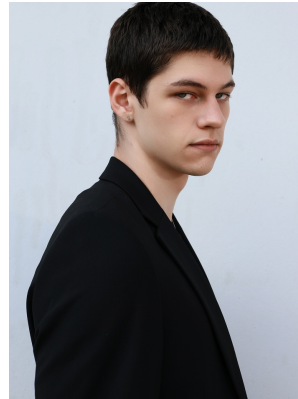

BOSS MODELS

JOHANNESBURG

SETH JAMES

Height: 187cm Chest: 94cm Waist: 78cm Suit: 34 R Shoe: 10.5 UK Hair: Brown Eyes: Green/Brown

BOSS MODELS

JOHANNESBURG

SETH JAMES

Height: 187cm Chest: 94cm Waist: 78cm Suit: 34 R Shoe: 10.5 UK Hair: Brown Eyes: Green/Brown

BOSS MODELS

JOHANNESBURG

SETH JAMES

Height: 187cm Chest: 94cm Waist: 78cm Suit: 34 R Shoe: 10.5 UK Hair: Brown Eyes: Green/Brown