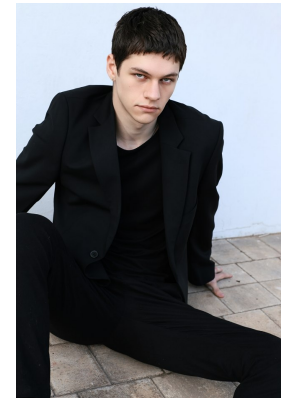

BOSS MODELS

JOHANNESBURG

SETH JAMES

Height: 187cm Chest: 94cm Waist: 78cm Suit: 34 R Shoe: 10.5 UK Hair: Brown Eyes: Green/Brown

BOSS MODELS

JOHANNESBURG

SETH JAMES

Height: 187cm Chest: 94cm Waist: 78cm Suit: 34 R Shoe: 10.5 UK Hair: Brown Eyes: Green/Brown

BOSS MODELS

JOHANNESBURG

SETH JAMES

Height: 187cm Chest: 94cm Waist: 78cm Suit: 34 R Shoe: 10.5 UK Hair: Brown Eyes: Green/Brown