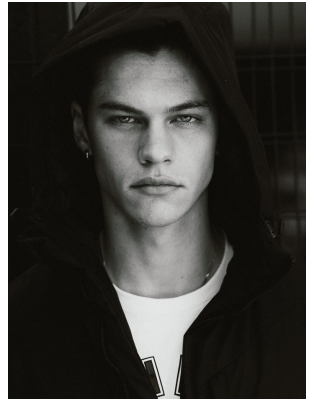

BOSS MODELS

JOHANNESBURG

SETH JAMES

Height: 187cm Chest: 94cm Waist: 78cm Suit: 34 R Shoe: 10.5 UK Hair: Brown Eyes: Green/Brown

BOSS MODELS

JOHANNESBURG

SETH JAMES

Height: 187cm Chest: 94cm Waist: 78cm Suit: 34 R Shoe: 10.5 UK Hair: Brown Eyes: Green/Brown

BOSS MODELS

JOHANNESBURG

SETH JAMES

Height: 187cm Chest: 94cm Waist: 78cm Suit: 34 R Shoe: 10.5 UK Hair: Brown Eyes: Green/Brown