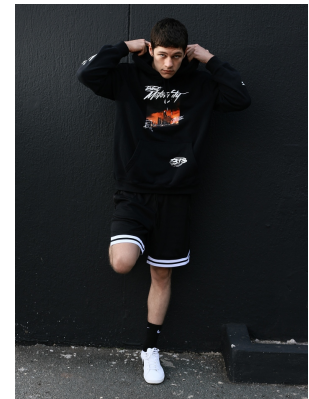

BOSS MODELS

JOHANNESBURG

SETH JAMES

Height: 187cm Chest: 94cm Waist: 78cm Suit: 34 R Shoe: 10.5 UK Hair: Brown Eyes: Green/Brown

BOSS MODELS

JOHANNESBURG

SETH JAMES

Height: 187cm Chest: 94cm Waist: 78cm Suit: 34 R Shoe: 10.5 UK Hair: Brown Eyes: Green/Brown

BOSS MODELS

JOHANNESBURG

SETH JAMES

Height: 187cm Chest: 94cm Waist: 78cm Suit: 34 R Shoe: 10.5 UK Hair: Brown Eyes: Green/Brown