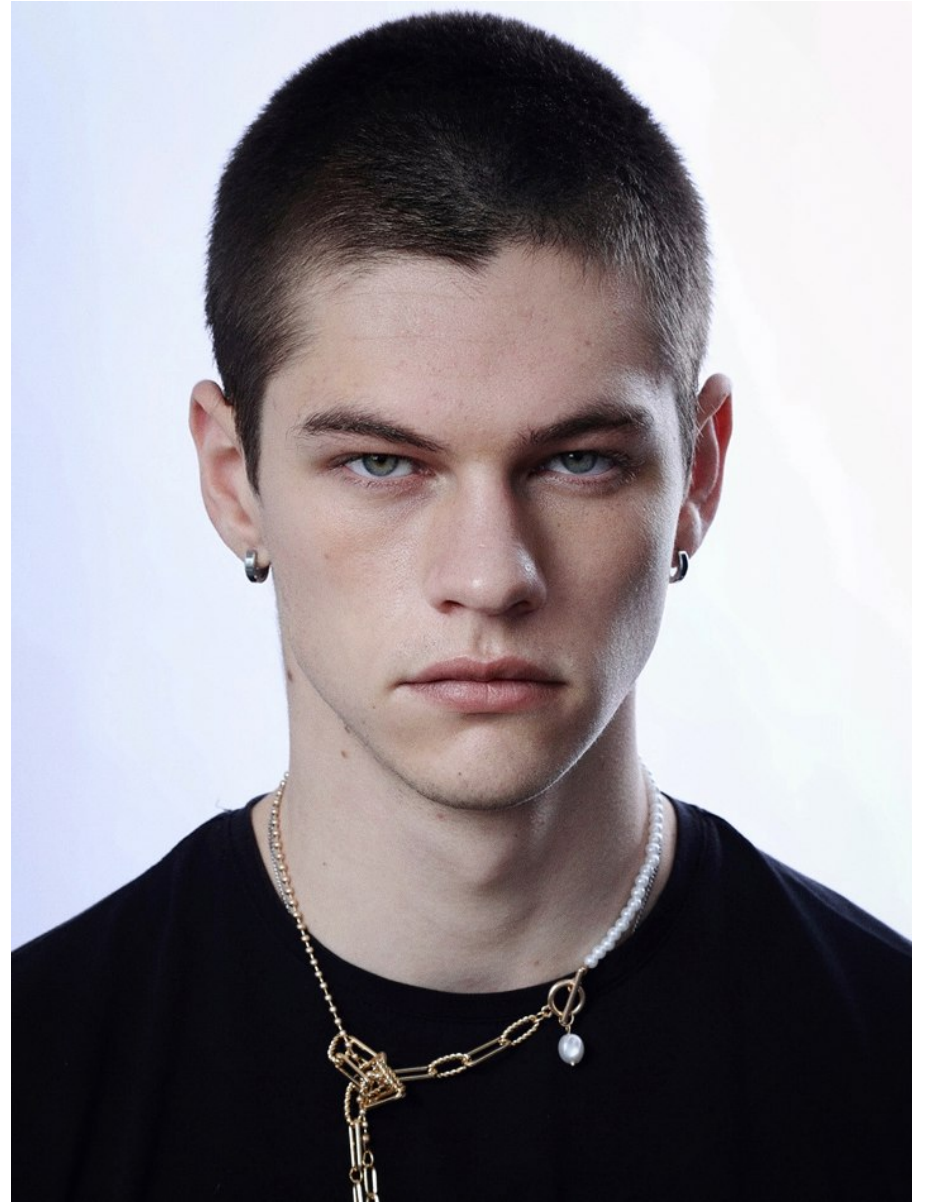

BOSS MODELS

JOHANNESBURG

SETH JAMES

Height: 187cm Chest: 94cm Waist: 78cm Suit: 34 R Shoe: 10.5 UK Hair: Brown Eyes: Green/Brown