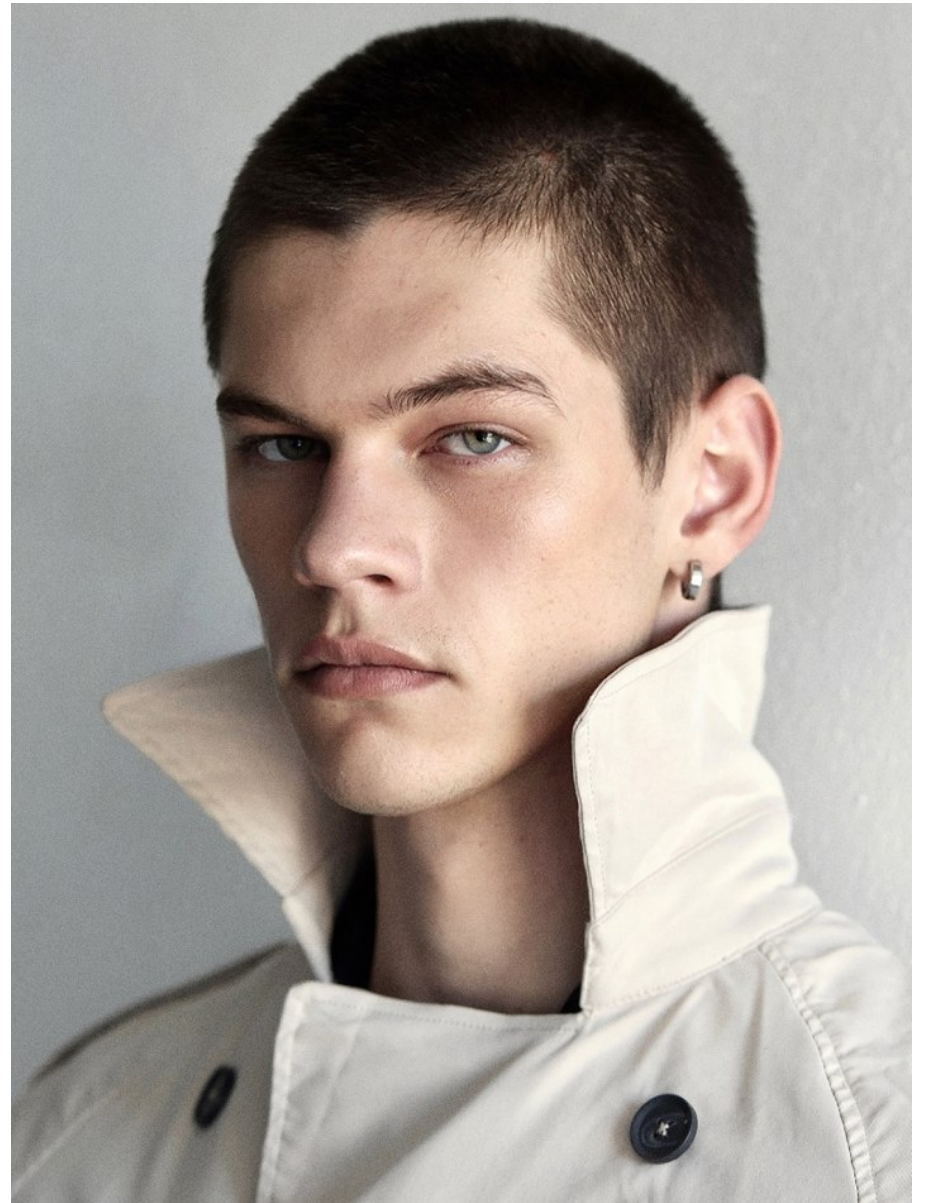

BOSS MODELS

JOHANNESBURG

SETH JAMES

Height: 187cm Chest: 94cm Waist: 78cm Suit: 34 R Shoe: 10.5 UK Hair: Brown Eyes: Green/Brown