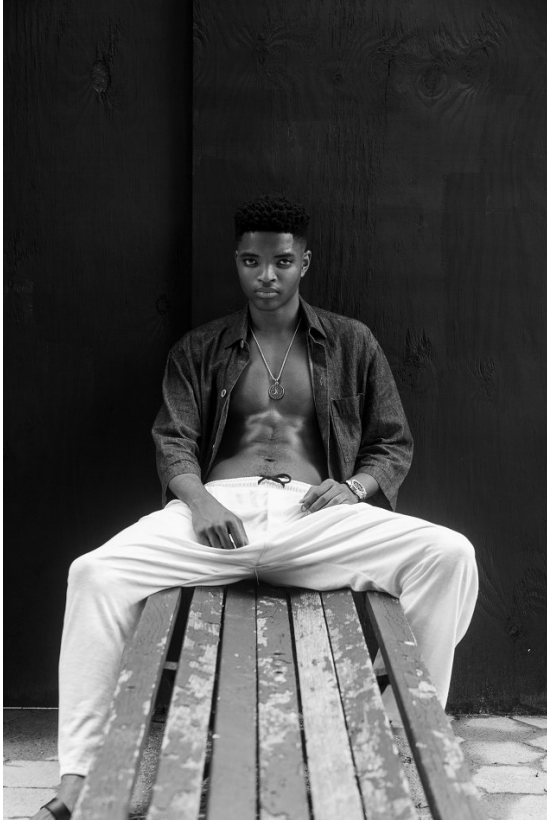

# BOSS MODELS

JOHANNESBURG

THABANG PONGOLO

Height: 190cm Chest: 92cm Waist: 81cm Shoe: 10 UK Hair: Black Eyes: Dark Brown

## THABANG PONGOLO

Height: 190cm Chest: 92cm Waist: 81cm Shoe: 10 UK Hair: Black Eyes: Dark Brown