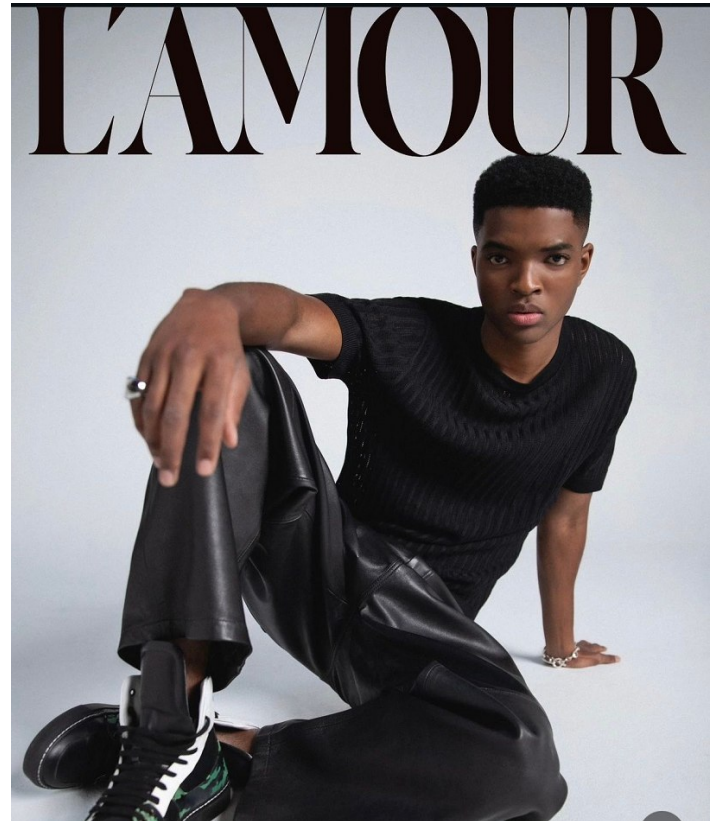

# BOSS MODELS

JOHANNESBURG

THABANG PONGOLO

Height: 190cm Chest: 92cm Waist: 81cm Shoe: 10 UK Hair: Black Eyes: Dark Brown

# BOSS MODELS

JOHANNESBURG