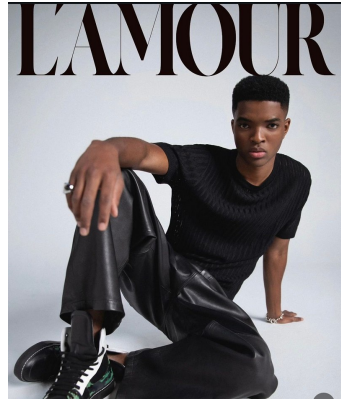

BOSS MODELS

JOHANNESBURG

THABANG PONGOLO

Height: 190cm Chest: 92cm Waist: 81cm Shoe: 10 UK Hair: Black Eyes: Dark Brown