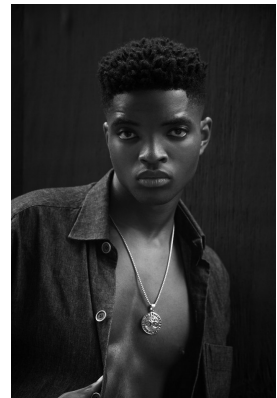

BOSS MODELS

JOHANNESBURG

THABANG PONGOLO

Height: 190cm Chest: 92cm Waist: 81cm Shoe: 10 UK Hair: Black Eyes: Dark Brown