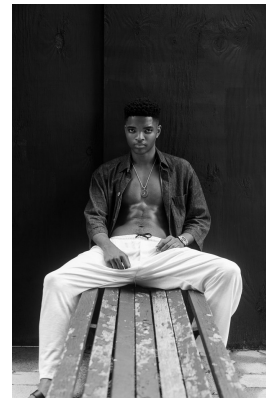

BOSS MODELS

JOHANNESBURG

THABANG PONGOLO

Height: 190cm Chest: 92cm Waist: 81cm Shoe: 10 UK Hair: Black Eyes: Dark Brown