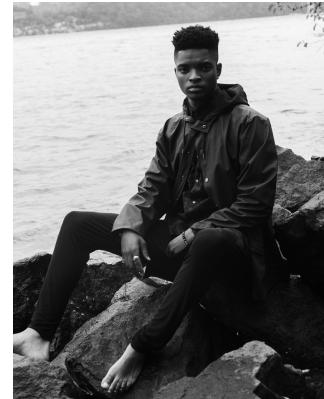

BOSS MODELS

JOHANNESBURG

THABANG PONGOLO

Height: 190cm Chest: 92cm Waist: 81cm Shoe: 10 UK Hair: Black Eyes: Dark Brown