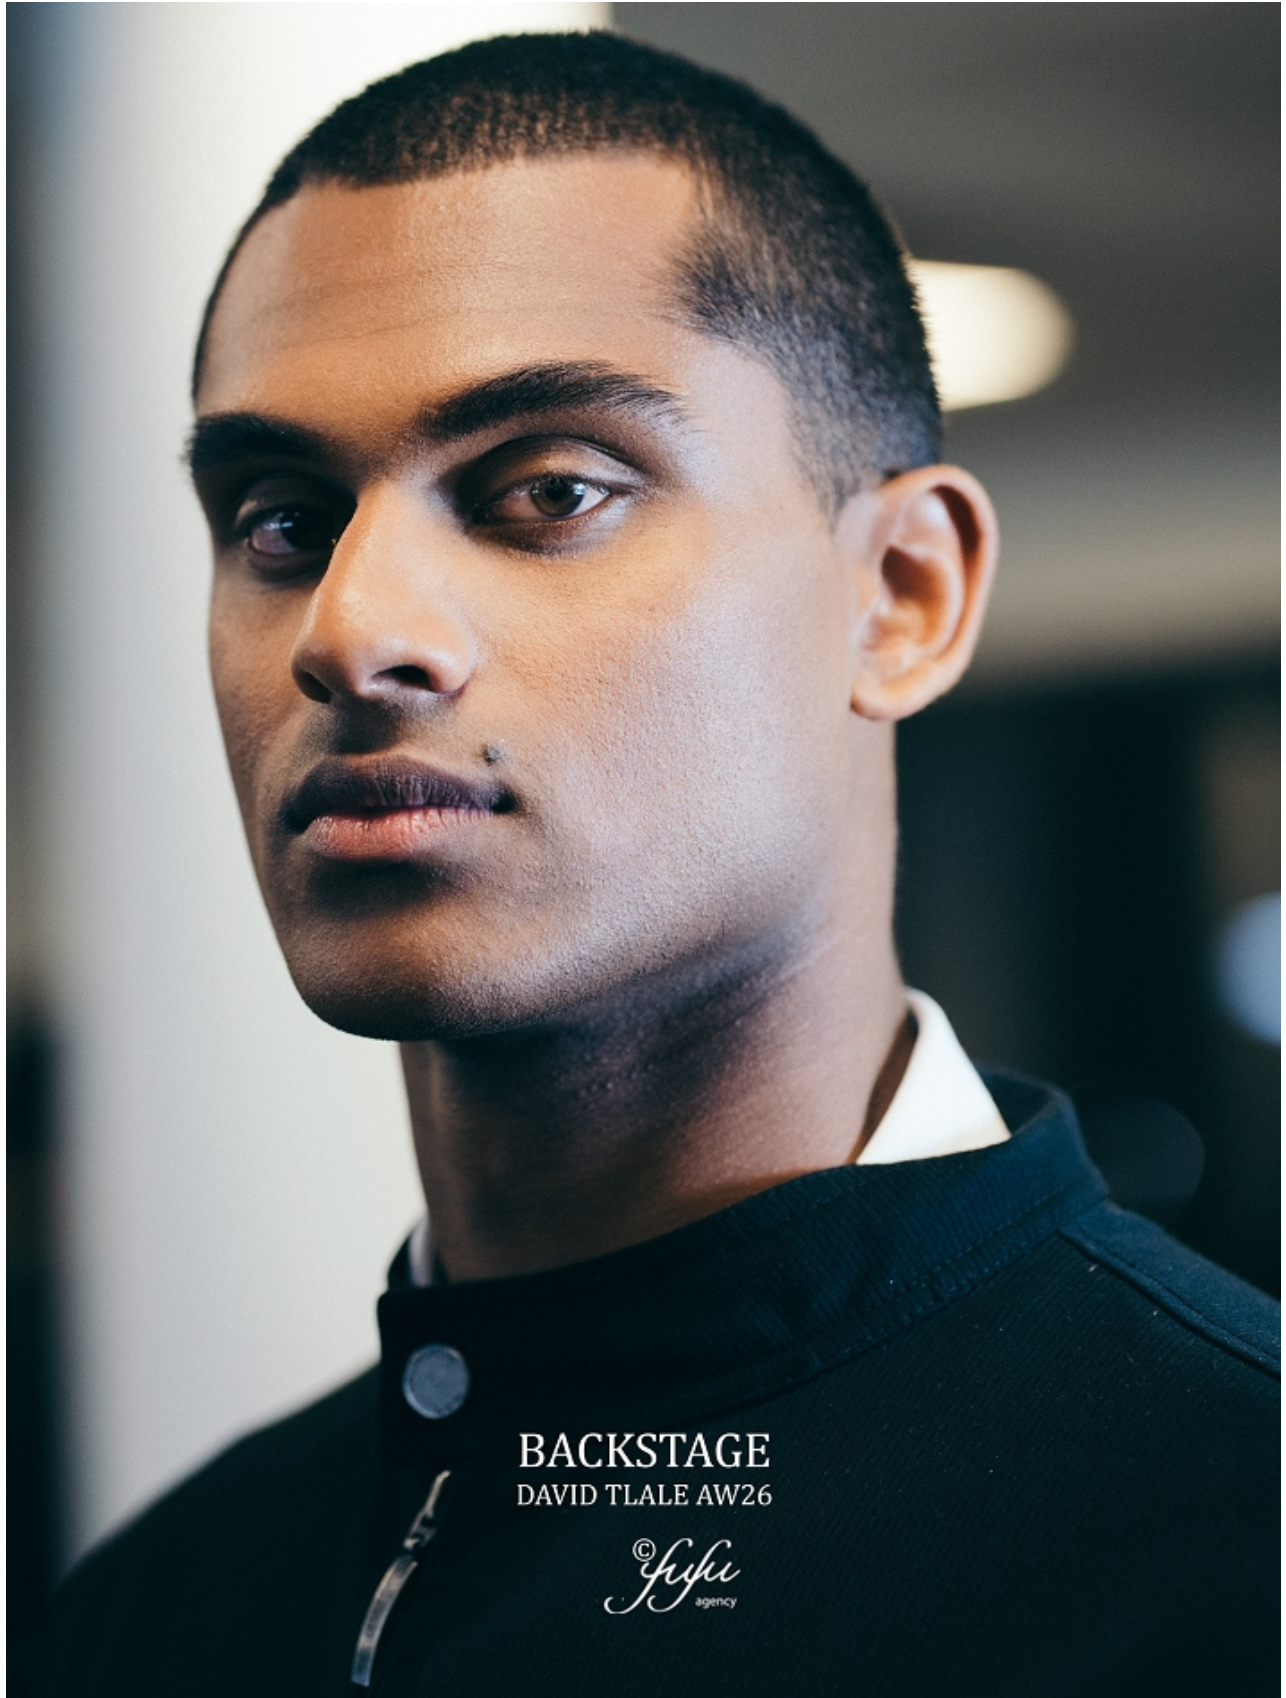

KEIDYN PILLAY

BOSS MODELS

JOHANNESBURG

BACKSTAGE
DAVID TLALE AW26

Fyfe
agency

KEIDYN PILLAY

Height: 194cm Chest: 97cm Waist: 80cm Shoe: 10 UK Hair: Black Eyes: Hazel