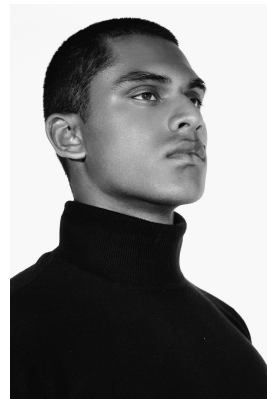

# BOSS MODELS

JOHANNESBURG

## KEIDYN PILLAY

Height: 194cm Chest: 97cm Waist: 80cm Shoe: 10 UK Hair: Black Eyes: Hazel