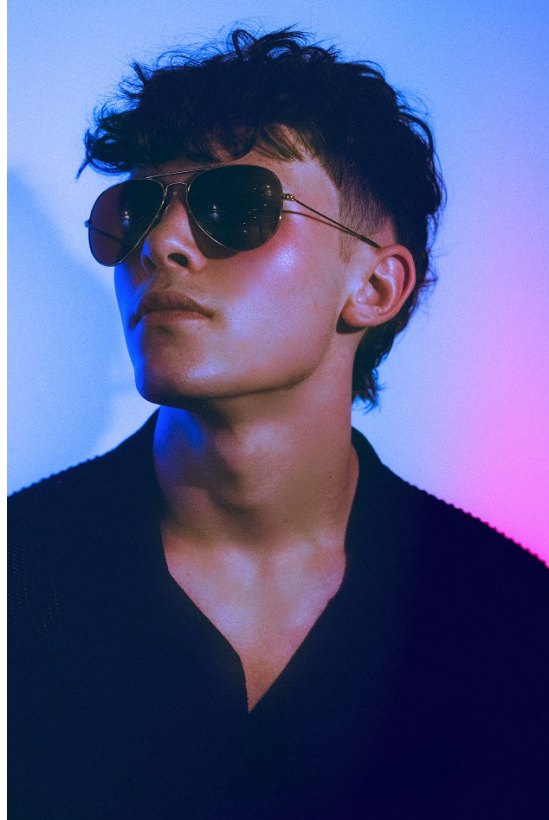

JARED WALLACE

BOSS MODELS

JOHANNESBURG

JARED WALLACE

Height: 183cm Chest: 94cm Waist: 77cm Shoe: 9.5 UK Hair: Brown Eyes: Blue