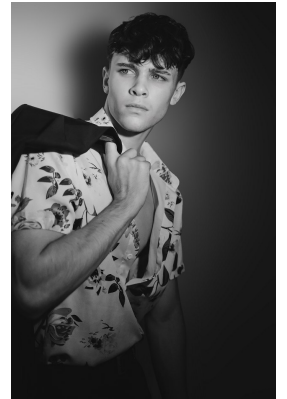

BOSS MODELS

JOHANNESBURG

JARED WALLACE

Height: 183cm Chest: 94cm Waist: 77cm Shoe: 9.5 UK Hair: Brown Eyes: Blue