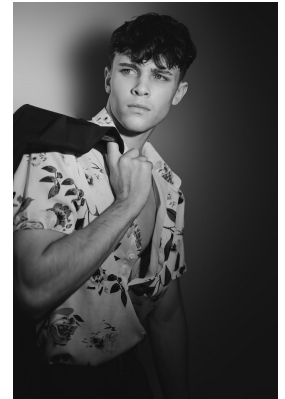

# BOSS MODELS

JOHANNESBURG

## JARED WALLACE

Height: 183cm Chest: 94cm Waist: 77cm Shoe: 9.5 UK Hair: Brown Eyes: Blue