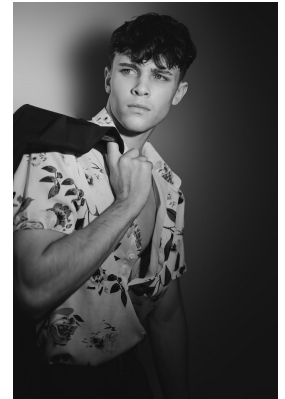

# BOSS MODELS

JOHANNESBURG

## JARED WALLACE

Height: 183cm Chest: 94cm Shoe: 9.5 UK Hair: Brown Eyes: Blue