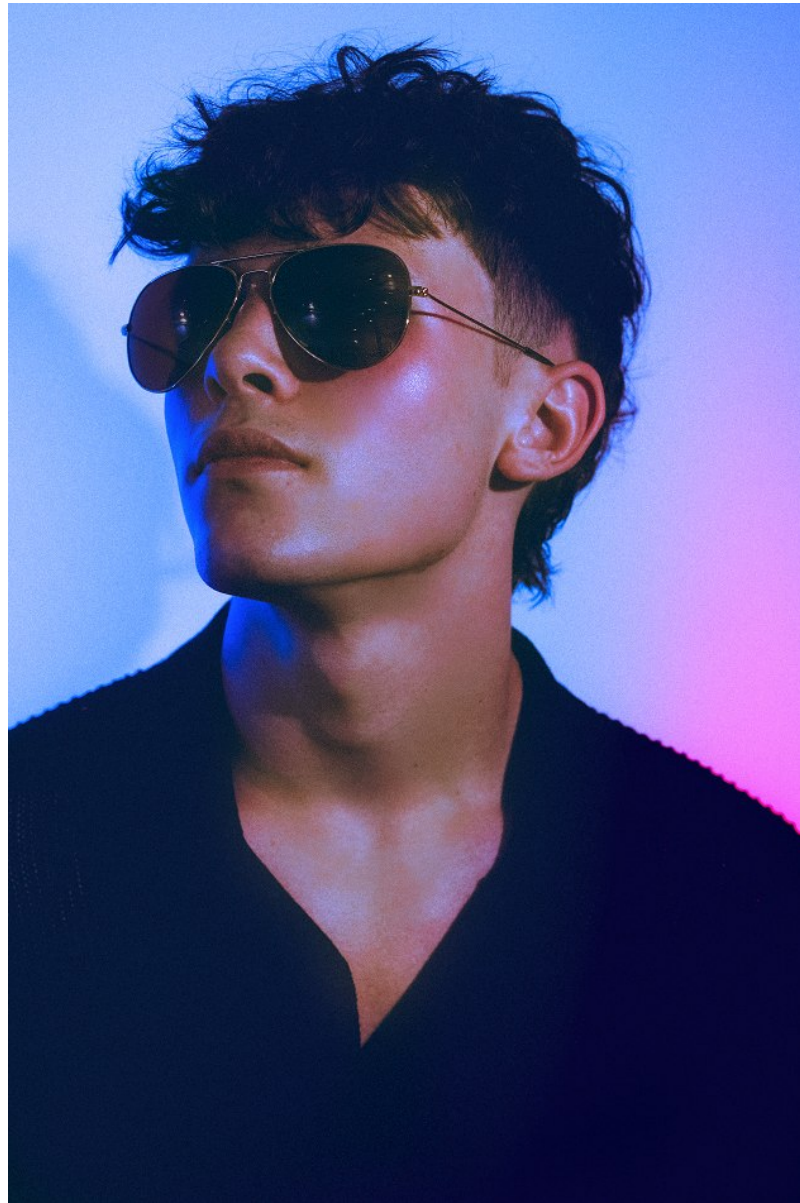

BOSS MODELS

JOHANNESBURG

JARED WALLACE

Height: 183cm Chest: 94cm Shoe: 9.5 UK Hair: Brown Eyes: Blue

BOSS MODELS

JOHANNESBURG

JARED WALLACE

Height: 183cm Chest: 94cm Shoe: 9.5 UK Hair: Brown Eyes: Blue

BOSS MODELS

JOHANNESBURG

JARED WALLACE

Height: 183cm Chest: 94cm Shoe: 9.5 UK Hair: Brown Eyes: Blue