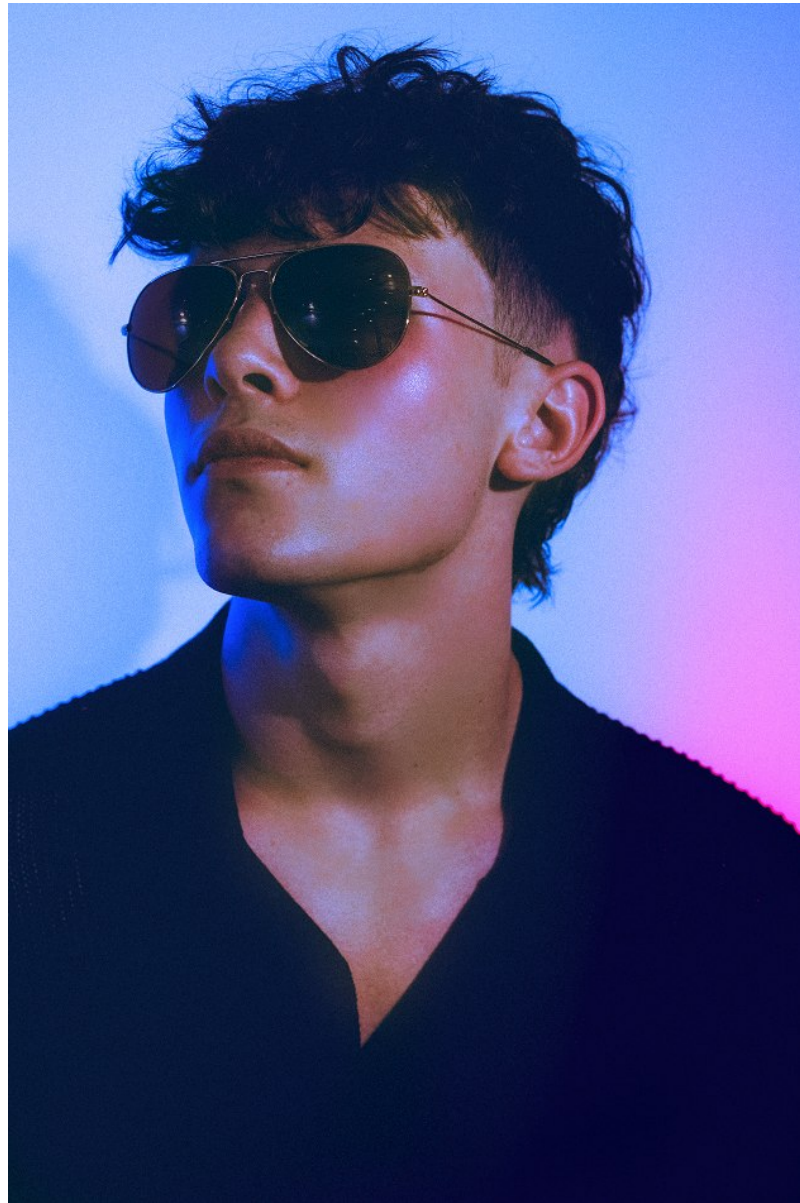

BOSS MODELS

JOHANNESBURG

JARED WALLACE

Height: 183cm Chest: 94cm Waist: 77cm Shoe: 9.5 UK Hair: Brown Eyes: Blue

BOSS MODELS

JOHANNESBURG

JARED WALLACE

Height: 183cm Chest: 94cm Waist: 77cm Shoe: 9.5 UK Hair: Brown Eyes: Blue

BOSS MODELS

JOHANNESBURG

JARED WALLACE

Height: 183cm Chest: 94cm Waist: 77cm Shoe: 9.5 UK Hair: Brown Eyes: Blue