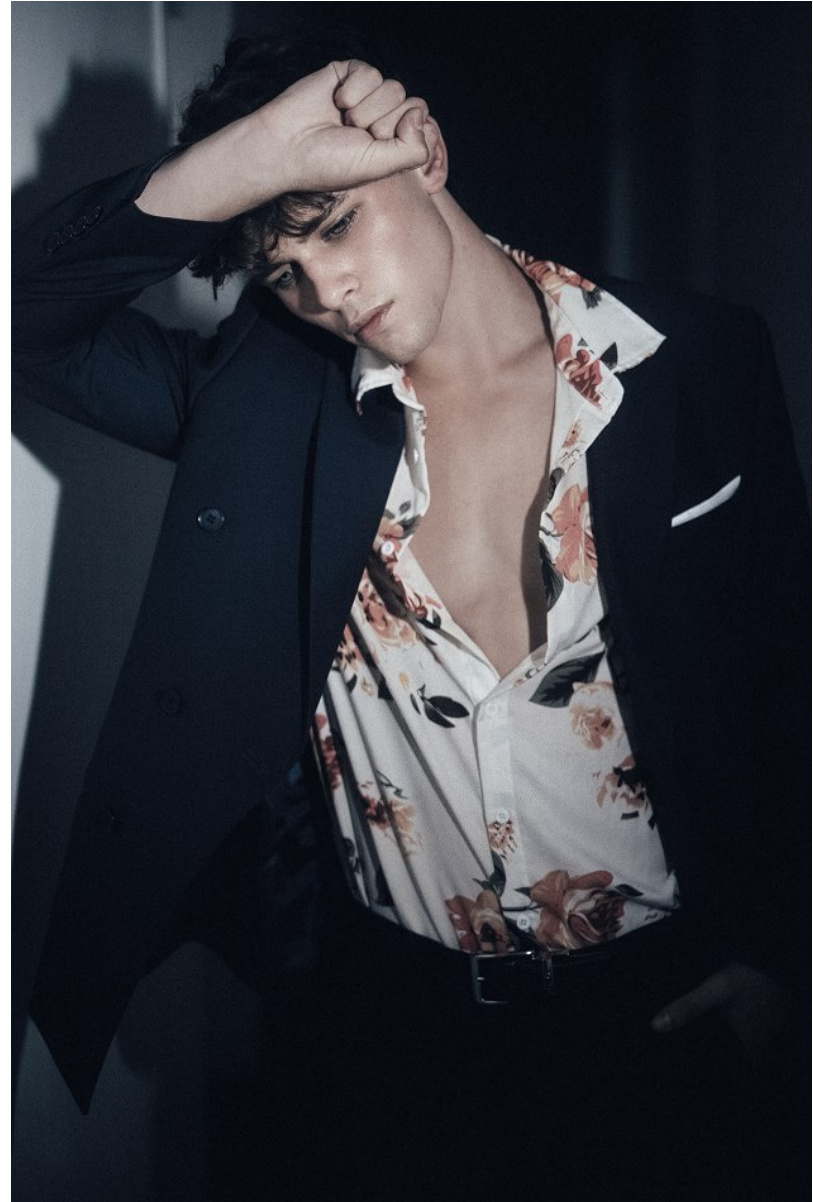

BOSS MODELS

JOHANNESBURG

JARED WALLACE

Height: 183cm Chest: 94cm Waist: 77cm Shoe: 9.5 UK Hair: Brown Eyes: Blue

BOSS MODELS

JOHANNESBURG

JARED WALLACE

Height: 183cm Chest: 94cm Waist: 77cm Shoe: 9.5 UK Hair: Brown Eyes: Blue