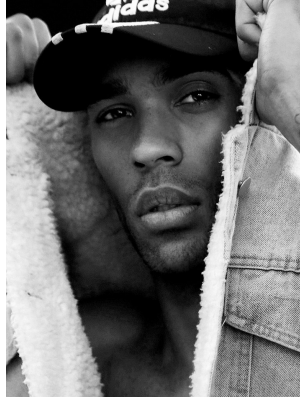

BOSS MODELS

JOHANNESBURG

MARCO RABIE

Height: 187cm Chest: 92cm Waist: 78cm Shoe: 10 UK Hair: Black Eyes: Brown

BOSS MODELS

JOHANNESBURG

MARCO RABIE

Height: 187cm Chest: 92cm Waist: 78cm Shoe: 10 UK Hair: Black Eyes: Brown

BOSS MODELS

JOHANNESBURG

MARCO RABIE

Height: 187cm Chest: 92cm Waist: 78cm Shoe: 10 UK Hair: Black Eyes: Brown