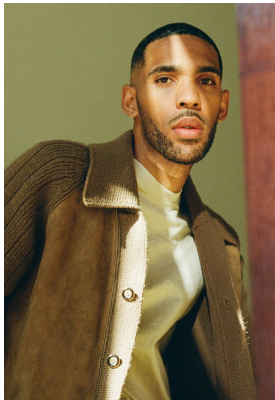

BOSS MODELS

JOHANNESBURG

MARCO RABIE

Height: 187cm Chest: 92cm Waist: 78cm Shoe: 10 UK Hair: Black Eyes: Brown

BOSS MODELS

JOHANNESBURG

MARCO RABIE

Height: 187cm Chest: 92cm Waist: 78cm Shoe: 10 UK Hair: Black Eyes: Brown

BOSS MODELS

JOHANNESBURG

MARCO RABIE

Height: 187cm Chest: 92cm Waist: 78cm Shoe: 10 UK Hair: Black Eyes: Brown