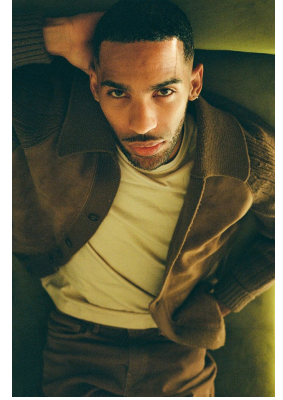

BOSS MODELS

JOHANNESBURG

MARCO RABIE

Height: 187cm Chest: 92cm Waist: 78cm Shoe: 10 UK Hair: Black Eyes: Brown

BOSS MODELS

JOHANNESBURG

MARCO RABIE

Height: 187cm Chest: 92cm Waist: 78cm Shoe: 10 UK Hair: Black Eyes: Brown

BOSS MODELS

JOHANNESBURG

MARCO RABIE

Height: 187cm Chest: 92cm Waist: 78cm Shoe: 10 UK Hair: Black Eyes: Brown