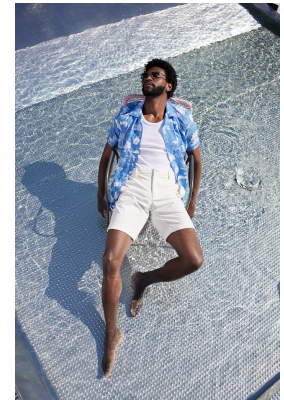

BOSS MODELS

JOHANNESBURG

ALINO KATOMBE

Height: 185cm Chest: 93cm Waist: 77cm Suit: 39.5 L Shoe: 10 UK Hair: Black Eyes: Brown

BOSS MODELS

JOHANNESBURG

ALINO KATOMBE

Height: 185cm Chest: 93cm Waist: 77cm Suit: 39.5 L Shoe: 10 UK Hair: Black Eyes: Brown

BOSS MODELS

JOHANNESBURG

ALINO KATOMBE

Height: 185cm Chest: 93cm Waist: 77cm Suit: 39.5 L Shoe: 10 UK Hair: Black Eyes: Brown