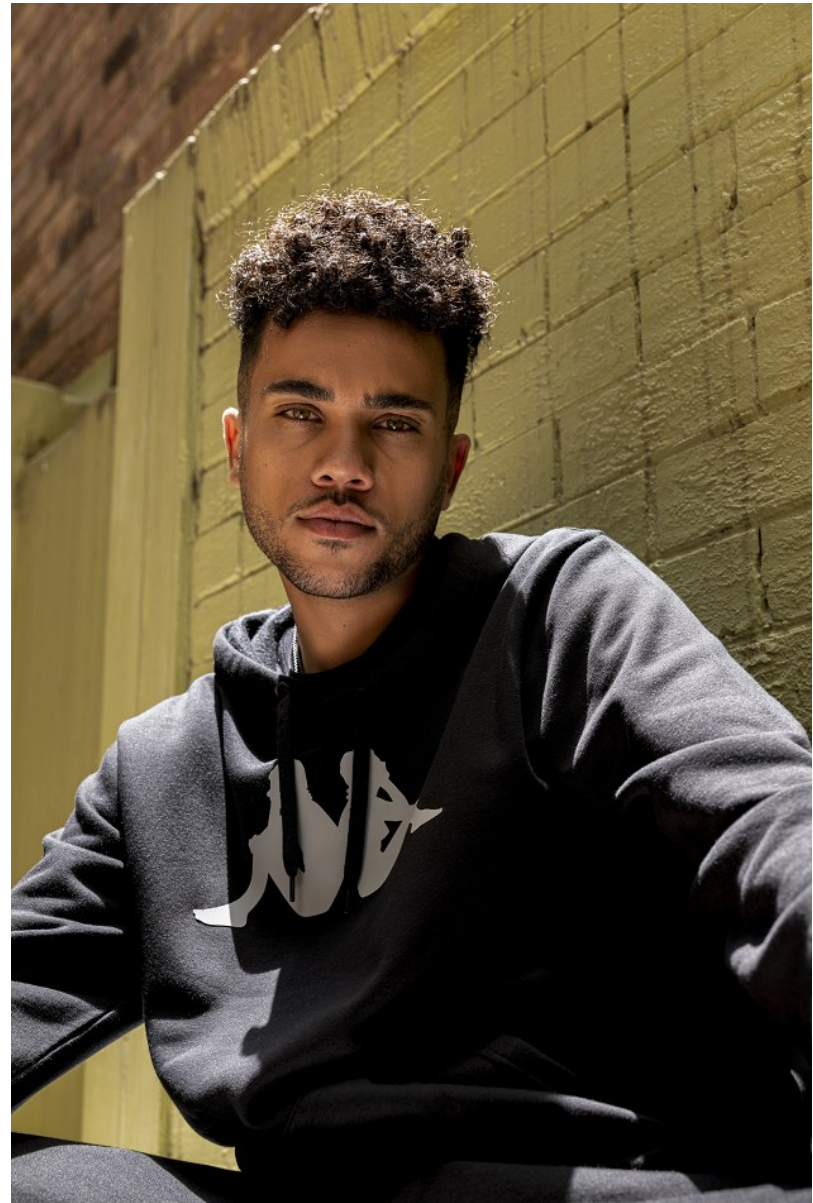

BOSS MODELS

JOHANNESBURG

LIAM RILEY

Height: 181cm Chest: 92cm Waist: 88cm Shoe: 9 UK Hair: Black Eyes: Hazel