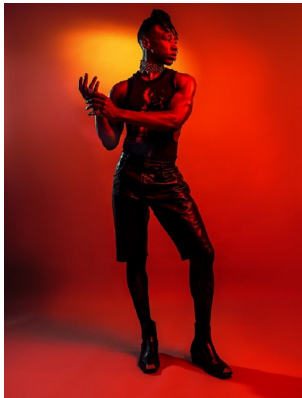

BOSS MODELS

JOHANNESBURG

KELETSO MVUBELO

Height: 185cm Chest: 99cm Waist: 82cm Suit: 44 R Shoe: 10 UK Hair: Black Eyes: Hazel

BOSS MODELS

JOHANNESBURG

KELETSO MVUBELO

Height: 185cm Chest: 99cm Waist: 82cm Suit: 44 R Shoe: 10 UK Hair: Black Eyes: Hazel

BOSS MODELS

JOHANNESBURG

KELETSO MVUBELO

Height: 185cm Chest: 99cm Waist: 82cm Suit: 44 R Shoe: 10 UK Hair: Black Eyes: Hazel