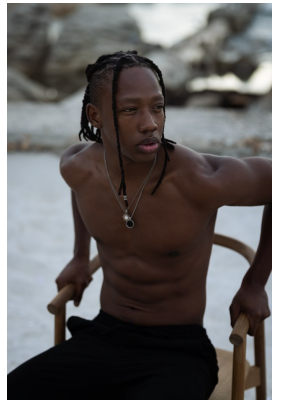

BOSS MODELS

JOHANNESBURG

KELETSO MVUBELO

Height: 185cm Chest: 95cm Waist: 70cm Suit: 44 R Shoe: 10 UK Hair: Black Eyes: Hazel

BOSS MODELS

JOHANNESBURG

KELETSO MVUBELO

Height: 185cm Chest: 95cm Waist: 70cm Suit: 44 R Shoe: 10 UK Hair: Black Eyes: Hazel