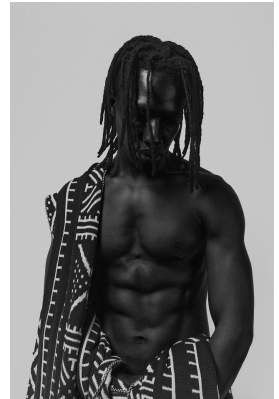

BOSS MODELS

JOHANNESBURG

KELETSO MVUBELO

Height: 185cm Chest: 95cm Waist: 70cm Suit: 44 R Shoe: 10 UK Hair: Black Eyes: Hazel

BOSS MODELS

JOHANNESBURG

KELETSO MVUBELO

Height: 185cm Chest: 95cm Waist: 70cm Suit: 44 R Shoe: 10 UK Hair: Black Eyes: Hazel