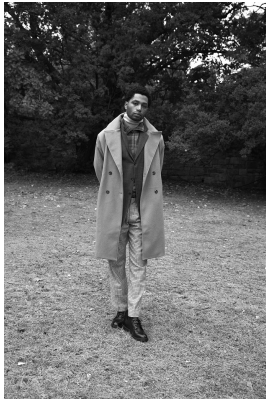

# BOSS MODELS

JOHANNESBURG

## KHOSI NKOMO

Height: 191cm Chest: 100cm Waist: 81cm Suit: XL Shoe: 11 UK Hair: Black Eyes: Brown

# BOSS MODELS

JOHANNESBURG

**KHOSI NKOMO**

Height: 191cm Chest: 100cm Waist: 81cm Suit: XL Shoe: 11 UK Hair: Black Eyes: Brown