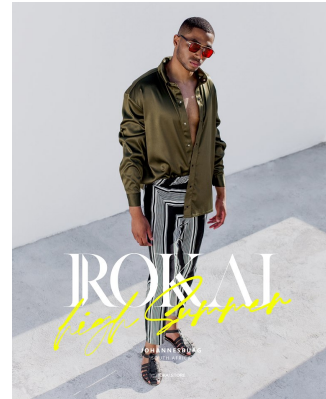

# BOSS MODELS

JOHANNESBURG

## KHOSI NKOMO

Height: 191cm Chest: 100cm Waist: 81cm Suit: XL Shoe: 11 UK Hair: Black Eyes: Brown

# BOSS MODELS

JOHANNESBURG

**KHOSI NKOMO**

Height: 191cm Chest: 100cm Waist: 81cm Suit: XL Shoe: 11 UK Hair: Black Eyes: Brown