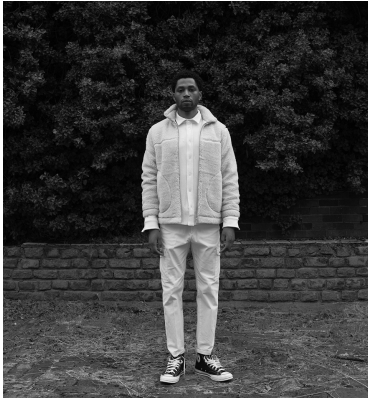

# BOSS MODELS

JOHANNESBURG

## KHOSI NKOMO

Height: 191cm Chest: 100cm Waist: 81cm Suit: XL Shoe: 11 UK Hair: Black Eyes: Brown

# BOSS MODELS

JOHANNESBURG

**KHOSI NKOMO**

Height: 191cm Chest: 100cm Waist: 81cm Suit: XL Shoe: 11 UK Hair: Black Eyes: Brown