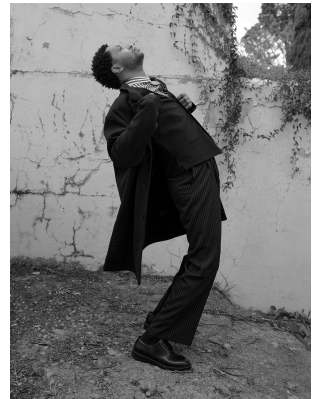

# BOSS MODELS

JOHANNESBURG

## KHOSI NKOMO

Height: 191cm Chest: 100cm Waist: 81cm Suit: XL Shoe: 11 UK Hair: Black Eyes: Brown

# BOSS MODELS

JOHANNESBURG

**KHOSI NKOMO**

Height: 191cm Chest: 100cm Waist: 81cm Suit: XL Shoe: 11 UK Hair: Black Eyes: Brown