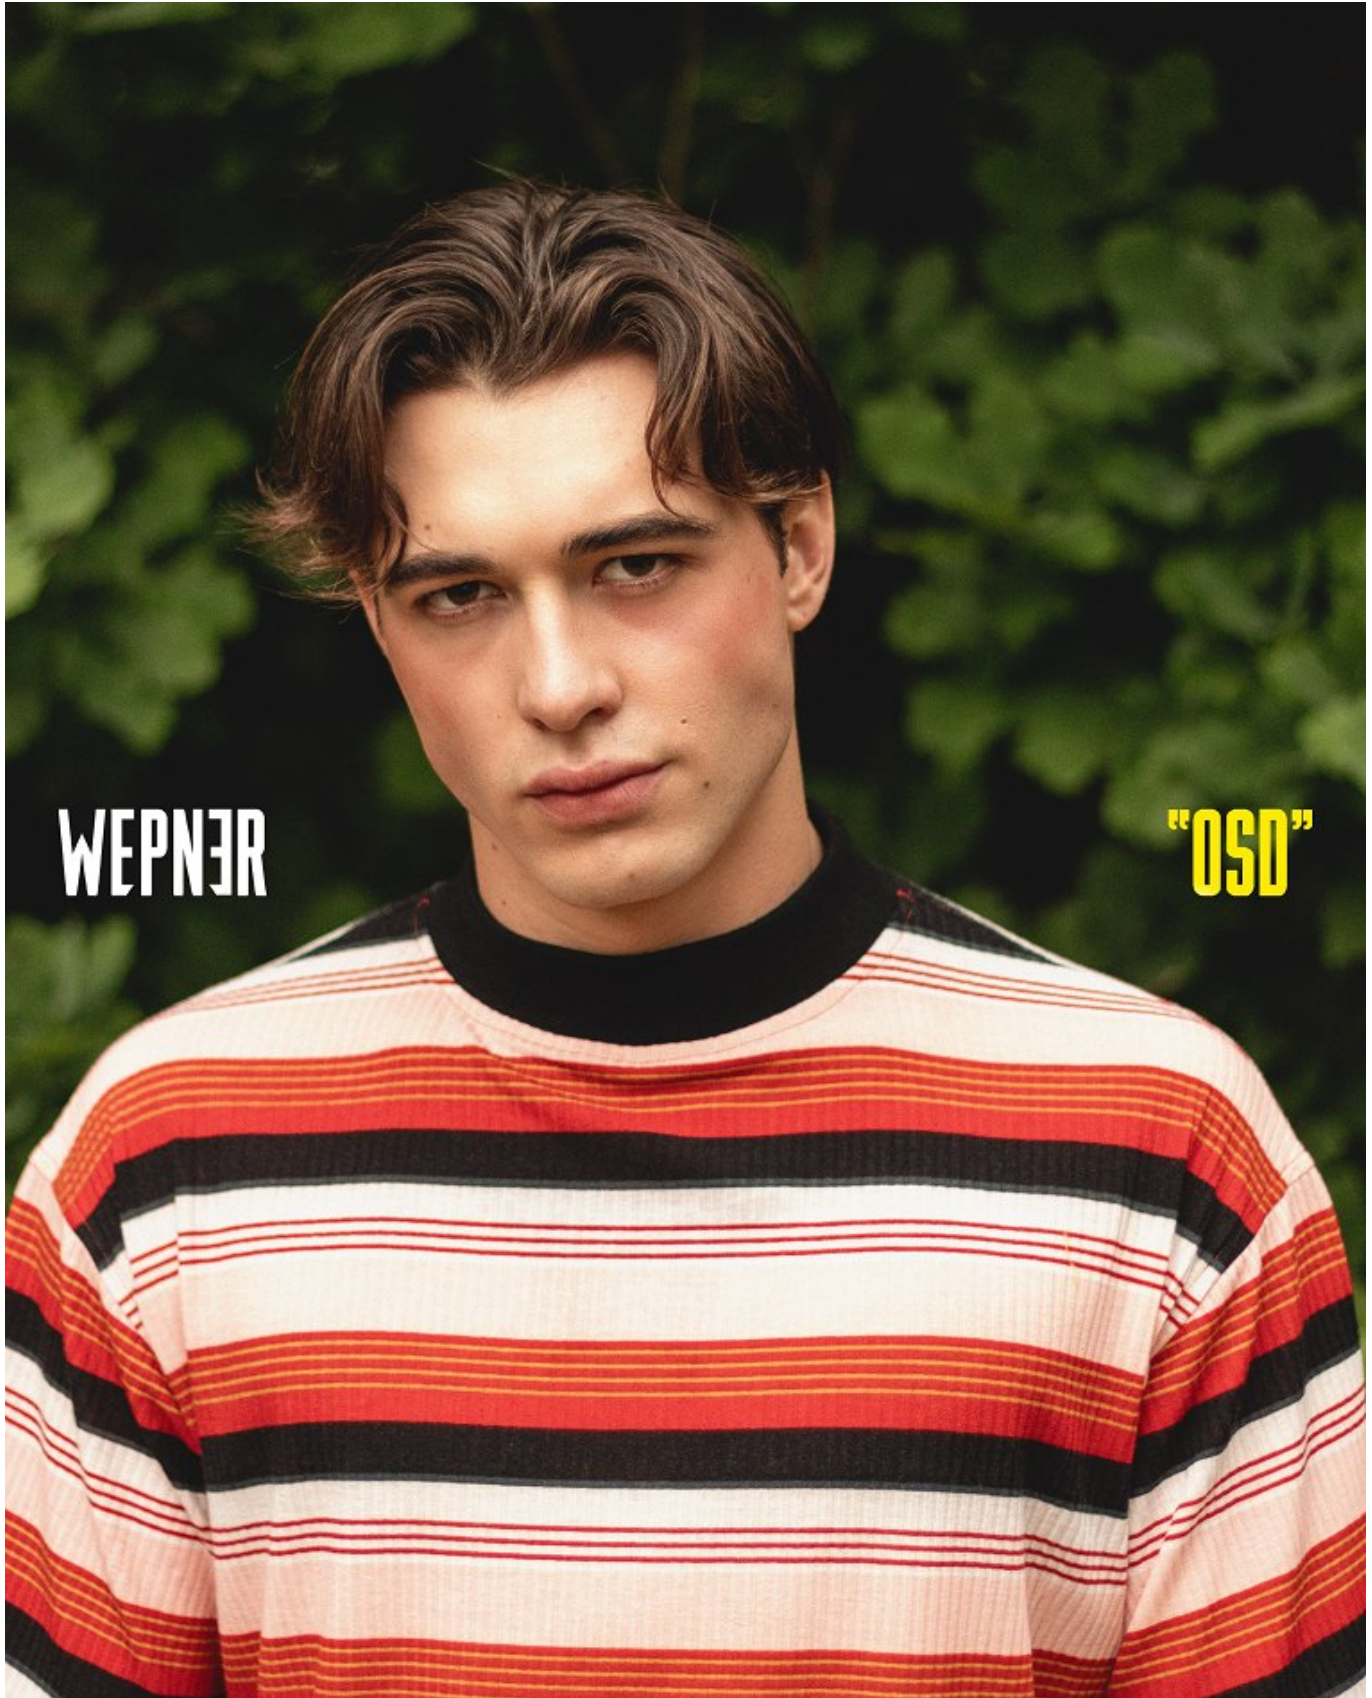

BOSS MODELS

JOHANNESBURG

WEPNER

OSD

AIDAN HIME

Height: 185cm Chest: 102cm Waist: 78cm Shoe: 9 UK Hair: Brown Eyes: Hazel