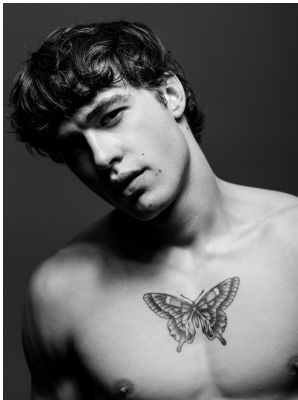

BOSS MODELS

JOHANNESBURG

AIDAN HIME

Height: 185cm Chest: 102cm Waist: 78cm Shoe: 9 UK Hair: Brown Eyes: Hazel

BOSS MODELS

JOHANNESBURG

AIDAN HIME

Height: 185cm Chest: 102cm Waist: 78cm Shoe: 9 UK Hair: Brown Eyes: Hazel