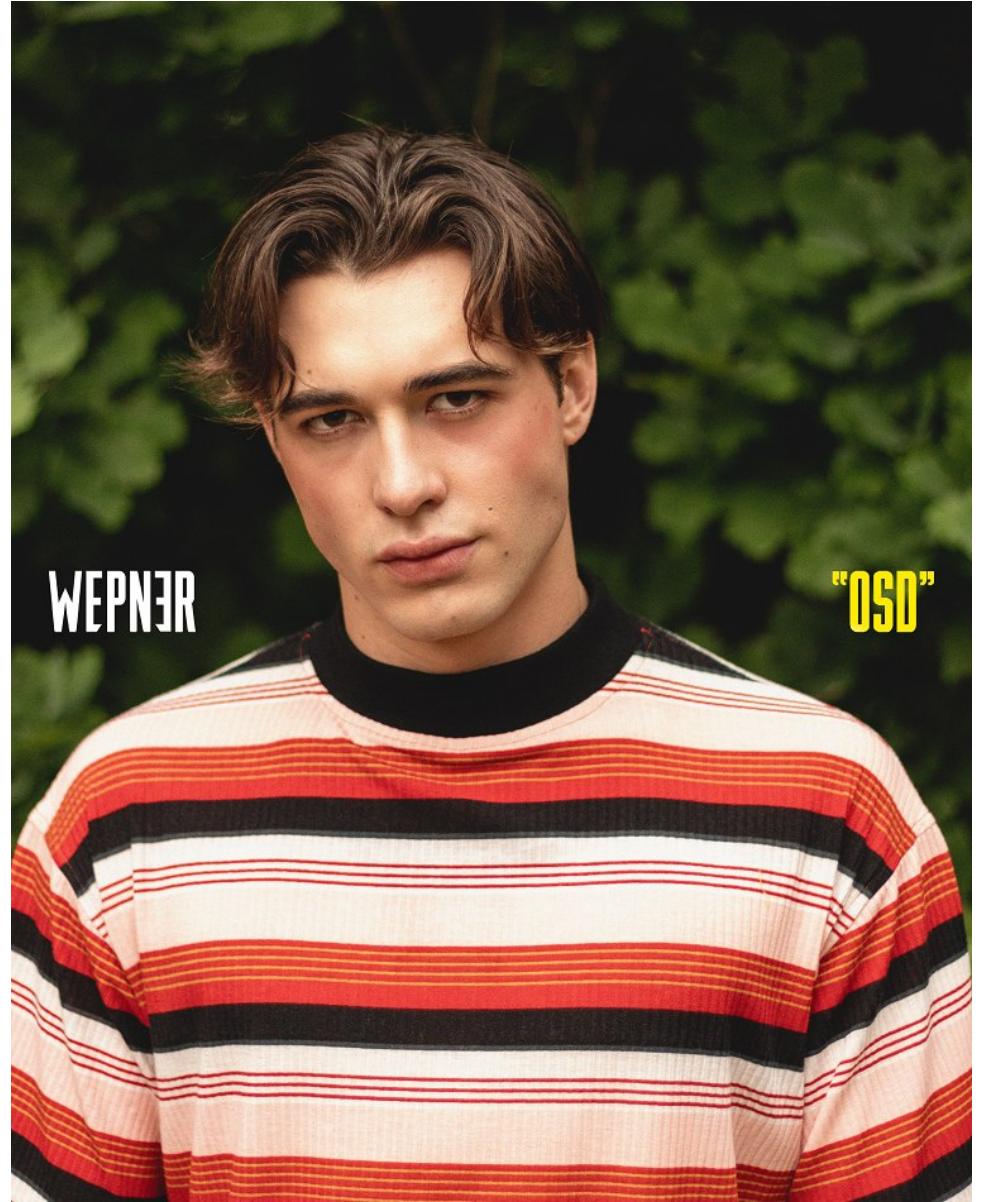

BOSS MODELS

JOHANNESBURG

AIDAN HIME

Height: 185cm Chest: 102cm Waist: 78cm Shoe: 9 UK Hair: Brown Eyes: Hazel