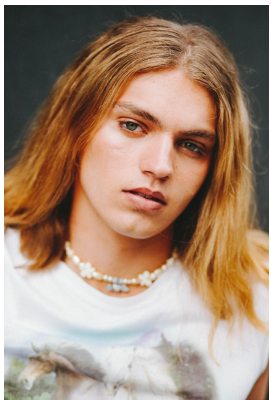

BOSS MODELS

JOHANNESBURG

ROURKE AVICE DU BUISSON

Height: 179cm Chest: 97cm Waist: 86cm Shoe: 9 UK Hair: Blonde Eyes: Blue/Green