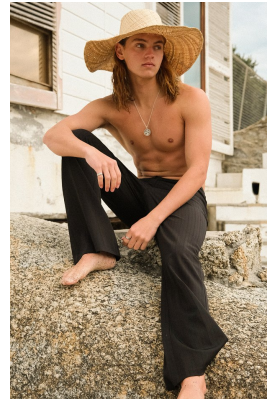

# BOSS MODELS

JOHANNESBURG

## ROURKE AVICE DU BUISSON

Height: 179cm Chest: 97cm Waist: 86cm Shoe: 9 UK Hair: Blonde Eyes: Blue/Green