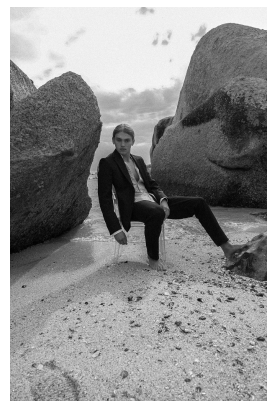

# BOSS MODELS

JOHANNESBURG

## ROURKE AVICE DU BUISSON

Height: 179cm Chest: 97cm Waist: 86cm Shoe: 9 UK Hair: Blonde Eyes: Blue/Green