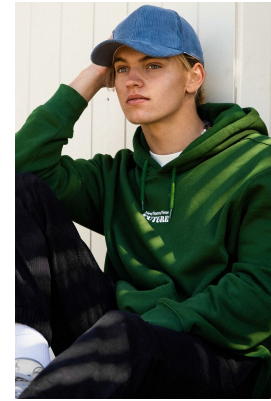

BOSS MODELS

JOHANNESBURG

ROURKE AVICE DU BUISSON

Height: 179cm Chest: 97cm Waist: 86cm Shoe: 9 UK Hair: Blonde Eyes: Blue/Green