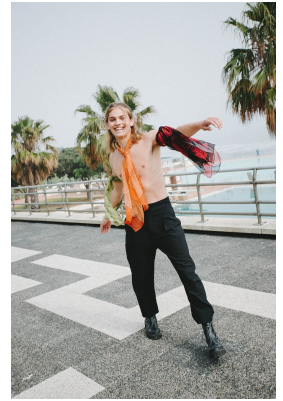

BOSS MODELS

JOHANNESBURG

ROURKE AVICE DU BUISSON

Height: 179cm Chest: 97cm Waist: 86cm Shoe: 9 UK Hair: Blonde Eyes: Blue/Green