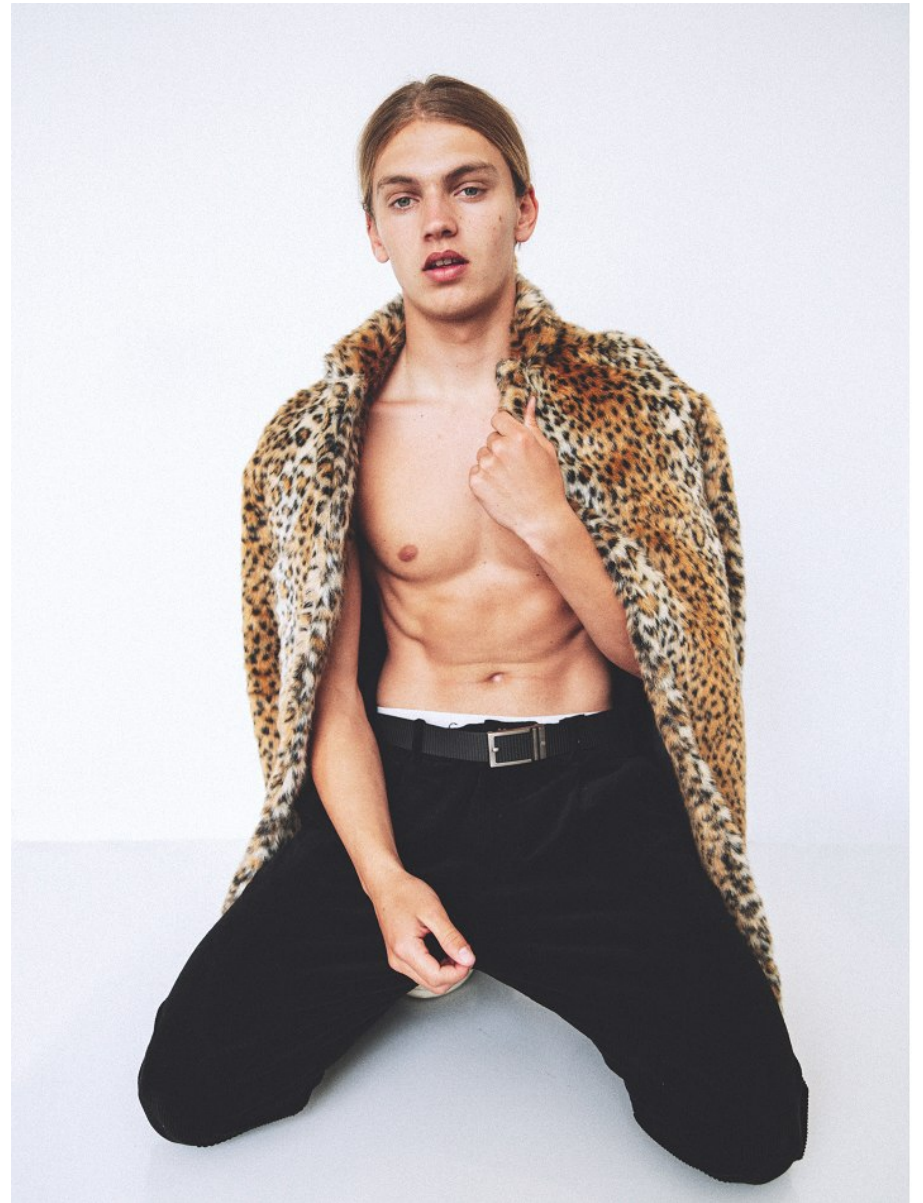

BOSS MODELS

JOHANNESBURG

Height: 179cm Chest: 97cm Waist: 86cm Shoe: 9 UK Hair: Blonde Eyes: Blue/Green